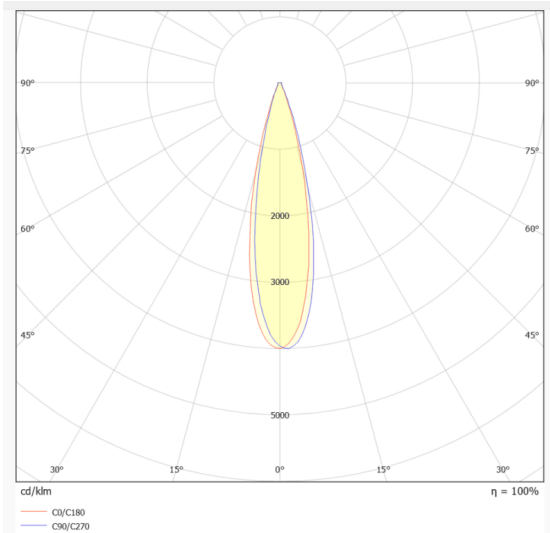

---

---

**Dimensions**

**Product dimensions (mm)**      **ø88.5\*H133mm**

---

---

**Scheme**

---

---

**Photometry**

### MINI F-T

Lavov downlight from the family MINI F-T with a power of 15W and a beam angle of 24°. Finished in White colour. Fix trimless version. With a total lumen output of 1427.4lm and a luminous efficacy of 95.16lm/W. Made in Die Cast Aluminum. Driver ON/OFF. CCT 3000K.