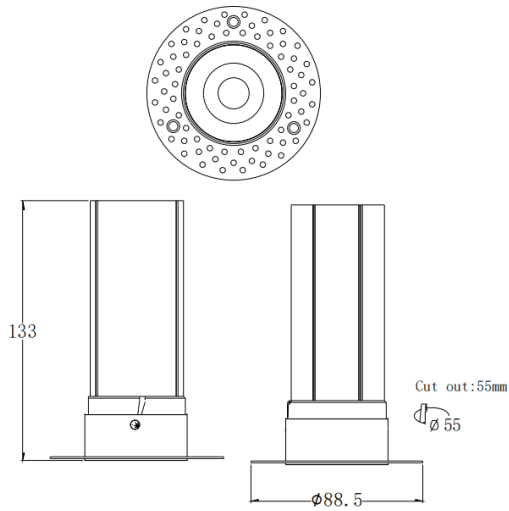

---

---

**Dimensions**

**Product dimensions (mm)**      **ø88.5\*H133mm**

---

---

**Scheme**

---

---

**Photometry**

### MINI F-T

Lavov downlight from the family MINI F-T with a power of 15W and a beam angle of 24°. Finished in White colour. Fix trimless version. With a total lumen output of 1427.4lm and a luminous efficacy of 95.16lm/W. Made in Die Cast Aluminum. Driver ON/OFF. CCT 3000K.