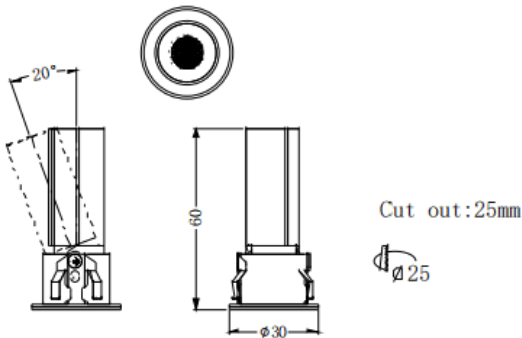

MINI A

Lavov downlight from the family MINI A with a power of 3W and a beam angle of 15°. Finished in White colour. Adjustable version. With a total lumen output of 180lm and a luminous efficacy of 60lm/W. Made in Die Cast Aluminum. Driver ON/OFF. CCT 2700K.

Dimensions

Product dimensions (mm) **ø30*H60mm**

Scheme

Item code	86.D104.1211.01
Product type	Indoor
Category	Downlights
Family	MINI
Subfamily	MINI A
Pictograms	

Product	
Real power (W)	3
Real luminous flux (Lm)	180
Luminous efficiency (Lm/W)	60
Beam angle (°)	15
Life time (h)	50000 h L80B10
IP	20
Electrical class insulation	Clas II
Colour	White
Control gear included	Yes
Control gear	ON/OFF
Flicker Free	Yes
Light source	LED
Type of LED	SMD
Colour temperature (K)	2700
Colour consistency (SDCM)	SDCM3
CRI	90