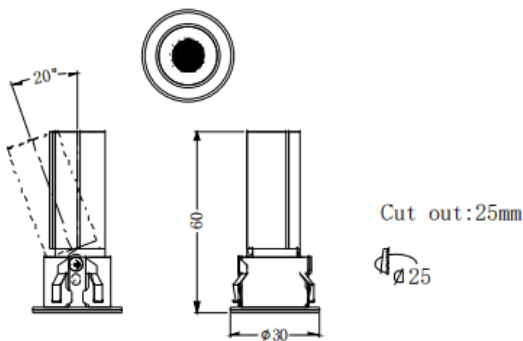

MINI A

Lavov downlight from the family MINI A with a power of 3W and a beam angle of 15°. Finished in White colour. Adjustable version. With a total lumen output of 180lm and a luminous efficacy of 60lm/W. Made in Die Cast Aluminum. Driver ON/OFF. CCT 2700K.

Dimensions

Product dimensions (mm) **ø30*H60mm**

Scheme

Item code	86.D104.1211.01
Product type	Indoor
Category	Downlights
Family	MINI
Subfamily	MINI A
Pictograms	

Product	
Real power (W)	3
Real luminous flux (Lm)	180
Luminous efficiency (Lm/W)	60
Beam angle (º)	15
Life time (h)	50000 h L80B10
IP	20
Electrical class insulation	Clas II
Colour	White
Control gear included	Yes
Control gear	ON/OFF
Flicker Free	Yes
Light source	LED
Type of LED	SMD
Colour temperature (K)	2700
Colour consistency (SDCM)	SDCM<3
CRI	90