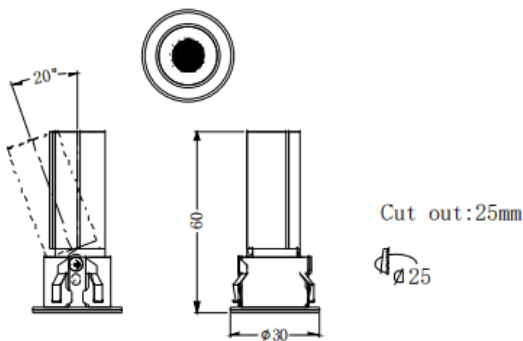

MINI A

Lavov downlight from the family MINI A with a power of 3W and a beam angle of 15°. Finished in Black colour. Adjustable version. With a total lumen output of 180lm and a luminous efficacy of 60lm/W. Made in Die Cast Aluminum. Driver ON/OFF. CCT 2700K.

Dimensions

Product dimensions (mm) **ø30*H60mm**

Scheme

Item code	86.D104.1211.02
Product type	Indoor
Category	Downlights
Family	MINI
Subfamily	MINI A
Pictograms	

Product	
Real power (W)	3
Real luminous flux (Lm)	180
Luminous efficiency (Lm/W)	60
Beam angle (°)	15
Life time (h)	50000 h L80B10
IP	20
Electrical class insulation	Clas II
Colour	Black
Control gear included	Yes
Control gear	ON/OFF
Flicker Free	Yes
Light source	LED
Type of LED	SMD
Colour temperature (K)	2700
Colour consistency (SDCM)	SDCM3
CRI	90