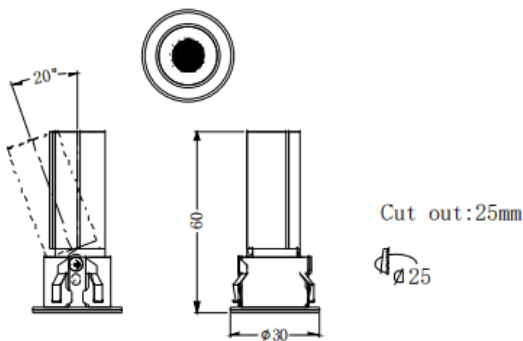

MINI A

Lavov downlight from the family MINI A with a power of 3W and a beam angle of 24°. Finished in Black colour. Adjustable version. With a total lumen output of 180lm and a luminous efficacy of 60lm/W. Made in Die Cast Aluminum. Driver ON/OFF. CCT 2700K.

Dimensions

Product dimensions (mm) **ø30*H60mm**

Scheme

Item code	86.D104.1221.02
Product type	Indoor
Category	Downlights
Family	MINI
Subfamily	MINI A
Pictograms	

Product	
Real power (W)	3
Real luminous flux (Lm)	180
Luminous efficiency (Lm/W)	60
Beam angle (°)	24
Life time (h)	50000 h L80B10
IP	20
Electrical class insulation	Clas II
Colour	Black
Control gear included	Yes
Control gear	ON/OFF
Flicker Free	Yes
Light source	LED
Type of LED	SMD
Colour temperature (K)	2700
Colour consistency (SDCM)	SDCM3
CRI	90