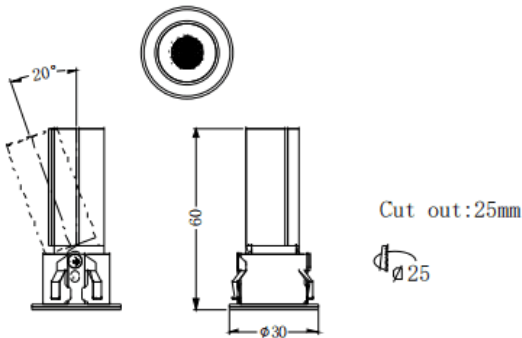

MINI A

Lavov downlight from the family MINI A with a power of 3W and a beam angle of 36°. Finished in Black colour. Adjustable version. With a total lumen output of 180lm and a luminous efficacy of 60lm/W. Made in Die Cast Aluminum. Driver ON/OFF. CCT 2700K.

Dimensions

Product dimensions (mm) **ø30*H60mm**

Scheme

Item code	86.D104.1231.02
Product type	Indoor
Category	Downlights
Family	MINI
Subfamily	MINI A
Pictograms	

Product	
Real power (W)	3
Real luminous flux (Lm)	180
Luminous efficiency (Lm/W)	60
Beam angle (º)	36
Life time (h)	50000 h L80B10
IP	20
Electrical class insulation	Clas II
Colour	Black
Control gear included	Yes
Control gear	ON/OFF
Flicker Free	Yes
Light source	LED
Type of LED	SMD
Colour temperature (K)	2700
Colour consistency (SDCM)	SDCM<3
CRI	90