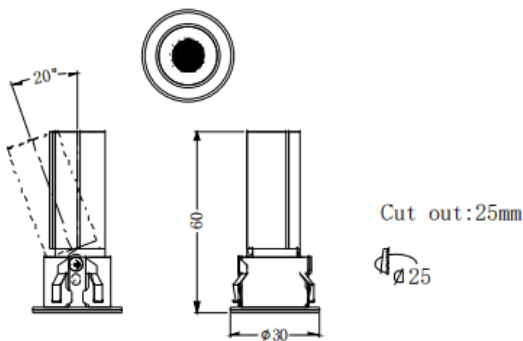

MINI A

Lavov downlight from the family MINI A with a power of 3W and a beam angle of 36°. Finished in Black colour. Adjustable version. With a total lumen output of 180lm and a luminous efficacy of 60lm/W. Made in Die Cast Aluminum. Driver ON/OFF. CCT 2700K.

Dimensions

Product dimensions (mm) **ø30*H60mm**

Scheme

Item code	86.D104.1231.02
Product type	Indoor
Category	Downlights
Family	MINI
Subfamily	MINI A
Pictograms	

Product	
Real power (W)	3
Real luminous flux (Lm)	180
Luminous efficiency (Lm/W)	60
Beam angle (°)	36
Life time (h)	50000 h L80B10
IP	20
Electrical class insulation	Clas II
Colour	Black
Control gear included	Yes
Control gear	ON/OFF
Flicker Free	Yes
Light source	LED
Type of LED	SMD
Colour temperature (K)	2700
Colour consistency (SDCM)	SDCM3
CRI	90