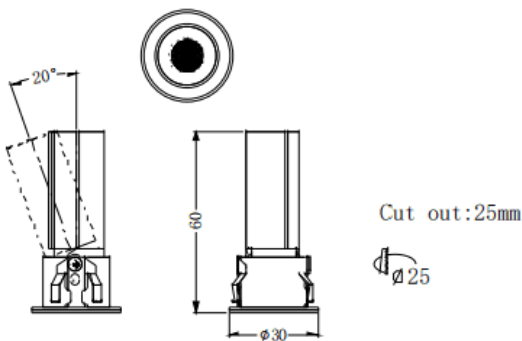

MINI A

Lavov downlight from the family MINI A with a power of 3W and a beam angle of 15°. Finished in White colour. Adjustable version. With a total lumen output of 180lm and a luminous efficacy of 60lm/W. Made in Die Cast Aluminum. Driver ON/OFF. CCT 3000K.

Dimensions

Product dimensions (mm) **ø30*H60mm**

Scheme

Item code	86.D104.1311.01
Product type	Indoor
Category	Downlights
Family	MINI
Subfamily	MINI A
Pictograms	

Product	
Real power (W)	3
Real luminous flux (Lm)	180
Luminous efficiency (Lm/W)	60
Beam angle (°)	15
Life time (h)	50000 h L80B10
IP	20
Electrical class insulation	Clas II
Colour	White
Control gear included	Yes
Control gear	ON/OFF
Flicker Free	Yes
Light source	LED
Type of LED	SMD
Colour temperature (K)	3000
Colour consistency (SDCM)	SDCM3
CRI	90