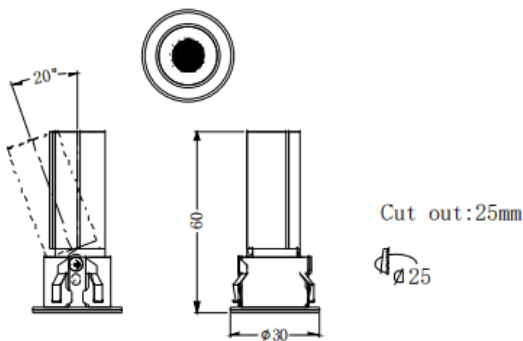

### MINI A

Lavov downlight from the family MINI A with a power of 3W and a beam angle of 15°. Finished in Black colour. Adjustable version. With a total lumen output of 180lm and a luminous efficacy of 60lm/W. Made in Die Cast Aluminum. Driver ON/OFF. CCT 3000K.

### Dimensions

Product dimensions (mm) **ø30\*H60mm**

### Scheme

Item code	86.D104.1311.02
Product type	Indoor
Category	Downlights
Family	MINI
Subfamily	MINI A
Pictograms	

Product	
Real power (W)	3
Real luminous flux (Lm)	180
Luminous efficiency (Lm/W)	60
Beam angle (°)	15
Life time (h)	50000 h L80B10
IP	20
Electrical class insulation	Clas II
Colour	Black
Control gear included	Yes
Control gear	ON/OFF
Flicker Free	Yes
Light source	LED
Type of LED	SMD
Colour temperature (K)	3000
Colour consistency (SDCM)	SDCM3
CRI	90