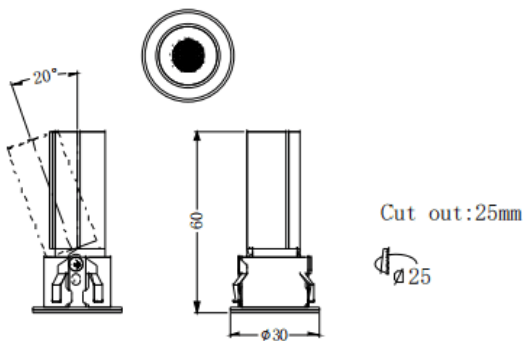

MINI A

Lavov downlight from the family MINI A with a power of 3W and a beam angle of 15°. Finished in Black colour. Adjustable version. With a total lumen output of 180lm and a luminous efficacy of 60lm/W. Made in Die Cast Aluminum. Driver ON/OFF. CCT 3000K.

Dimensions

Product dimensions (mm) **ø30*H60mm**

Scheme

Item code	86.D104.1311.02
Product type	Indoor
Category	Downlights
Family	MINI
Subfamily	MINI A
Pictograms	

Product	
Real power (W)	3
Real luminous flux (Lm)	180
Luminous efficiency (Lm/W)	60
Beam angle (º)	15
Life time (h)	50000 h L80B10
IP	20
Electrical class insulation	Clas II
Colour	Black
Control gear included	Yes
Control gear	ON/OFF
Flicker Free	Yes
Light source	LED
Type of LED	SMD
Colour temperature (K)	3000
Colour consistency (SDCM)	SDCM<3
CRI	90