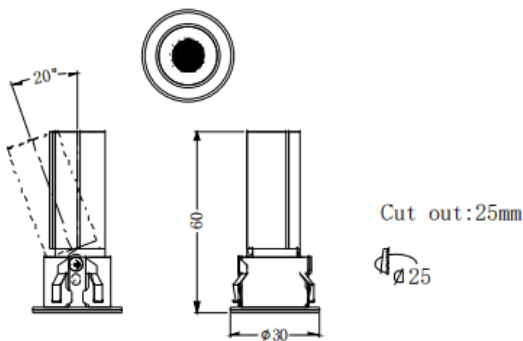

MINI A

Lavov downlight from the family MINI A with a power of 3W and a beam angle of 24°. Finished in White colour. Adjustable version. With a total lumen output of 180lm and a luminous efficacy of 60lm/W. Made in Die Cast Aluminum. Driver ON/OFF. CCT 3000K.

Dimensions

Product dimensions (mm) **ø30*H60mm**

Scheme

Item code	86.D104.1321.01
Product type	Indoor
Category	Downlights
Family	MINI
Subfamily	MINI A
Pictograms	

Product	
Real power (W)	3
Real luminous flux (Lm)	180
Luminous efficiency (Lm/W)	60
Beam angle (°)	24
Life time (h)	50000 h L80B10
IP	20
Electrical class insulation	Clas II
Colour	White
Control gear included	Yes
Control gear	ON/OFF
Flicker Free	Yes
Light source	LED
Type of LED	SMD
Colour temperature (K)	3000
Colour consistency (SDCM)	SDCM3
CRI	90