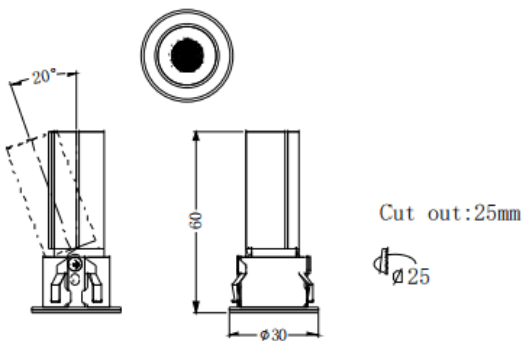

MINI A

Lavov downlight from the family MINI A with a power of 3W and a beam angle of 24°. Finished in Black colour. Adjustable version. With a total lumen output of 180lm and a luminous efficacy of 60lm/W. Made in Die Cast Aluminum. Driver ON/OFF. CCT 3000K.

Dimensions

Product dimensions (mm) **ø30*H60mm**

Scheme

Item code	86.D104.1321.02
Product type	Indoor
Category	Downlights
Family	MINI
Subfamily	MINI A
Pictograms	

Product	
Real power (W)	3
Real luminous flux (Lm)	180
Luminous efficiency (Lm/W)	60
Beam angle (°)	24
Life time (h)	50000 h L80B10
IP	20
Electrical class insulation	Clas II
Colour	Black
Control gear included	Yes
Control gear	ON/OFF
Flicker Free	Yes
Light source	LED
Type of LED	SMD
Colour temperature (K)	3000
Colour consistency (SDCM)	SDCM3
CRI	90