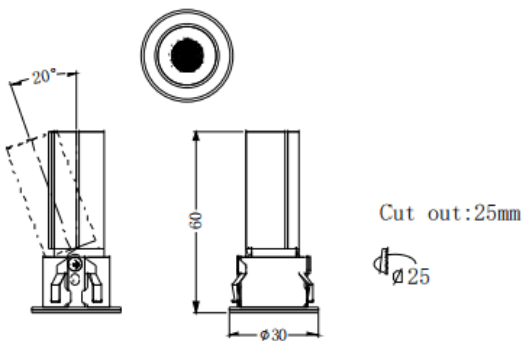

MINI A

Lavov downlight from the family MINI A with a power of 3W and a beam angle of 24°. Finished in Black colour. Adjustable version. With a total lumen output of 180lm and a luminous efficacy of 60lm/W. Made in Die Cast Aluminum. Driver ON/OFF. CCT 3000K.

Dimensions

Product dimensions (mm) **ø30*H60mm**

Scheme

Item code	86.D104.1321.02
Product type	Indoor
Category	Downlights
Family	MINI
Subfamily	MINI A
Pictograms	

Product	
Real power (W)	3
Real luminous flux (Lm)	180
Luminous efficiency (Lm/W)	60
Beam angle (º)	24
Life time (h)	50000 h L80B10
IP	20
Electrical class insulation	Clas II
Colour	Black
Control gear included	Yes
Control gear	ON/OFF
Flicker Free	Yes
Light source	LED
Type of LED	SMD
Colour temperature (K)	3000
Colour consistency (SDCM)	SDCM<3
CRI	90