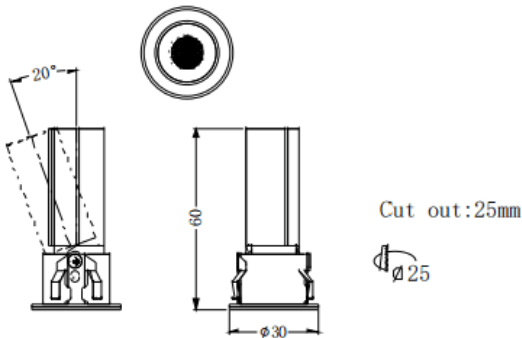

MINI A

Lavov downlight from the family MINI A with a power of 3W and a beam angle of 36°. Finished in Black colour. Adjustable version. With a total lumen output of 180lm and a luminous efficacy of 60lm/W. Made in Die Cast Aluminum. Driver ON/OFF. CCT 3000K.

Dimensions

Product dimensions (mm) **ø30*H60mm**

Scheme

Item code	86.D104.1331.02
Product type	Indoor
Category	Downlights
Family	MINI
Subfamily	MINI A
Pictograms	

Product	
Real power (W)	3
Real luminous flux (Lm)	180
Luminous efficiency (Lm/W)	60
Beam angle (°)	36
Life time (h)	50000 h L80B10
IP	20
Electrical class insulation	Clas II
Colour	Black
Control gear included	Yes
Control gear	ON/OFF
Flicker Free	Yes
Light source	LED
Type of LED	SMD
Colour temperature (K)	3000
Colour consistency (SDCM)	SDCM3
CRI	90