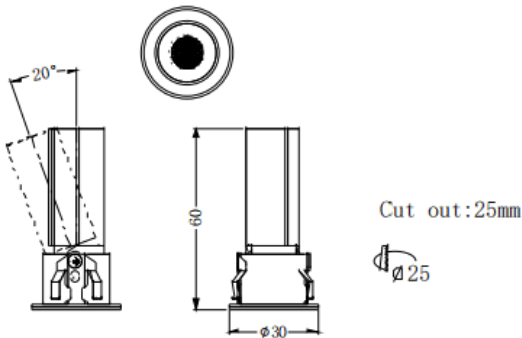

MINI A

Lavov downlight from the family MINI A with a power of 3W and a beam angle of 36°. Finished in Black colour. Adjustable version. With a total lumen output of 180lm and a luminous efficacy of 60lm/W. Made in Die Cast Aluminum. Driver ON/OFF. CCT 3000K.

Dimensions

Product dimensions (mm) **ø30*H60mm**

Scheme

Item code	86.D104.1331.02
Product type	Indoor
Category	Downlights
Family	MINI
Subfamily	MINI A
Pictograms	

Product	
Real power (W)	3
Real luminous flux (Lm)	180
Luminous efficiency (Lm/W)	60
Beam angle (º)	36
Life time (h)	50000 h L80B10
IP	20
Electrical class insulation	Clas II
Colour	Black
Control gear included	Yes
Control gear	ON/OFF
Flicker Free	Yes
Light source	LED
Type of LED	SMD
Colour temperature (K)	3000
Colour consistency (SDCM)	SDCM<3
CRI	90