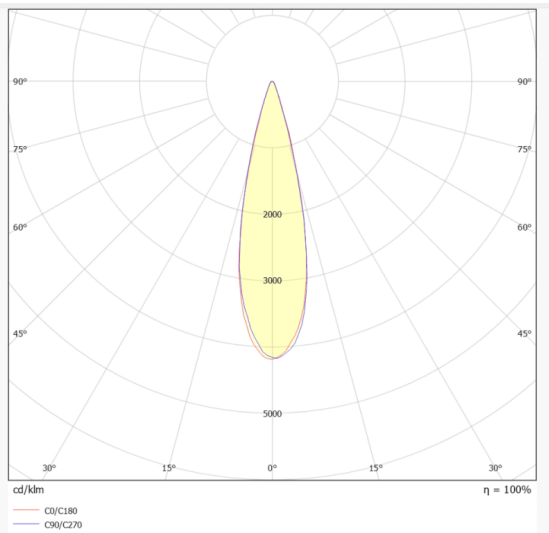

Dimensions

Product dimensions (mm) **ø40*H80mm**

Scheme

Photometry

MINI A

Lavov downlight from the family MINI A with a power of 5W and a beam angle of 15°. Finished in White colour. Adjustable version. With a total lumen output of 375lm and a luminous efficacy of 75lm/W. Made in Die Cast Aluminum. Driver ON/OFF. CCT 2700K.

Item code	86.D104.2211.01
Product type	Indoor
Category	Downlights
Family	MINI
Subfamily	MINI A
Pictograms	

Product	
Real power (W)	5
Real luminous flux (Lm)	375
Luminous efficiency (Lm/W)	75
Beam angle (°)	15
Life time (h)	50000 h L80B10
IP	20
Electrical class insulation	Clas II
Colour	White
Control gear included	Yes
Control gear	ON/OFF
Flicker Free	Yes
Light source	LED
Type of LED	COB
Colour temperature (K)	2700
Colour consistency (SDCM)	SDCM<3
CRI	90