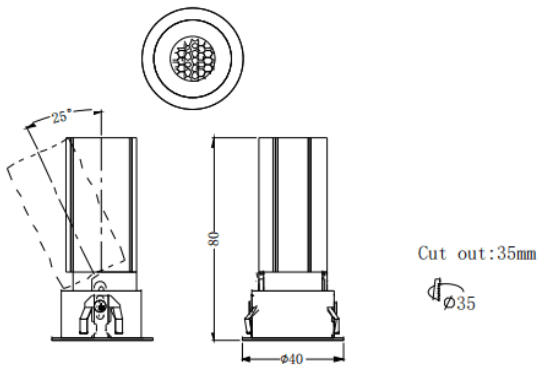

Dimensions

Product dimensions (mm) **ø40*H80mm**

Scheme

Photometry

MINI A

Lavov downlight from the family MINI A with a power of 5W and a beam angle of 15°. Finished in White colour. Adjustable version. With a total lumen output of 375lm and a luminous efficacy of 75lm/W. Made in Die Cast Aluminum. Driver ON/OFF. CCT 2700K.

Item code	86.D104.2211.01
Product type	Indoor
Category	Downlights
Family	MINI
Subfamily	MINI A
Pictograms	

Product	
Real power (W)	5
Real luminous flux (Lm)	375
Luminous efficiency (Lm/W)	75
Beam angle (°)	15
Life time (h)	50000 h L80B10
IP	20
Electrical class insulation	Clas II
Colour	White
Control gear included	Yes
Control gear	ON/OFF
Flicker Free	Yes
Light source	LED
Type of LED	COB
Colour temperature (K)	2700
Colour consistency (SDCM)	SDCM<3
CRI	90