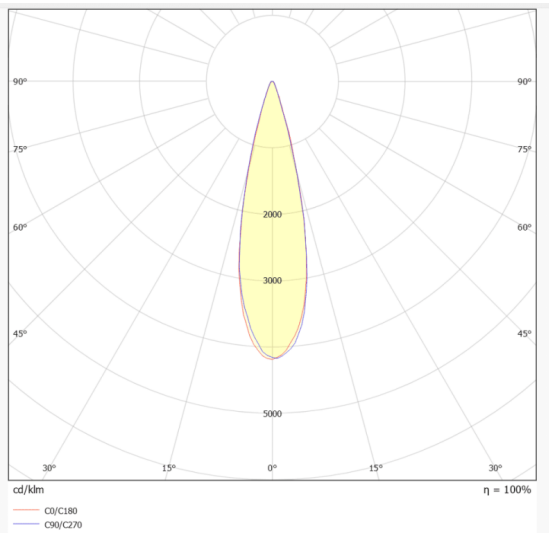

---

---

**Dimensions**

**Product dimensions (mm)**                      **ø40\*H80mm**

---

---

**Scheme**

---

---

**Photometry**

### MINI A

Lavov downlight from the family MINI A with a power of 5W and a beam angle of 15°. Finished in Black colour. Adjustable version. With a total lumen output of 375lm and a luminous efficacy of 75lm/W. Made in Die Cast Aluminum. Driver ON/OFF. CCT 2700K.