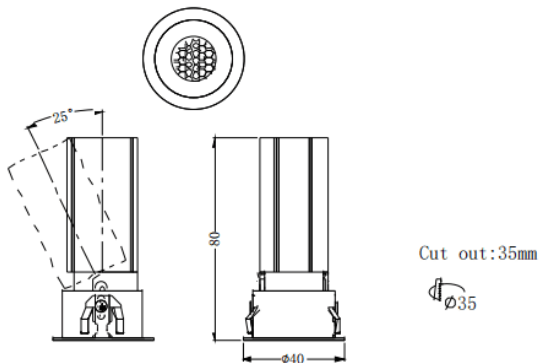

MINI A

Lavov downlight from the family MINI A with a power of 5W and a beam angle of 15°. Finished in Black colour. Adjustable version. With a total lumen output of 375lm and a luminous efficacy of 75lm/W. Made in Die Cast Aluminum. Driver ON/OFF. CCT 2700K.

Dimensions

Product dimensions (mm) **ø40*H80mm**

Scheme

Photometry

Item code	86.D104.2211.02
Product type	Indoor
Category	Downlights
Family	MINI
Subfamily	MINI A
Pictograms	

Product	
Real power (W)	5
Real luminous flux (Lm)	375
Luminous efficiency (Lm/W)	75
Beam angle (°)	15
Life time (h)	50000 h L80B10
IP	20
Electrical class insulation	Clas II
Colour	Black
Control gear included	Yes
Control gear	ON/OFF
Flicker Free	Yes
Light source	LED
Type of LED	COB
Colour temperature (K)	2700
Colour consistency (SDCM)	SDCM3
CRI	90