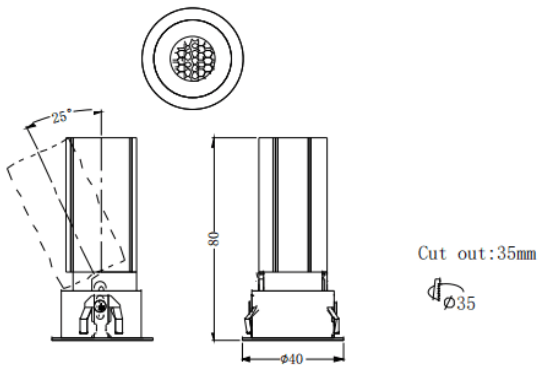

---

---

**Dimensions**

**Product dimensions (mm)**                      **ø40\*H80mm**

---

---

**Scheme**

---

### MINI A

Lavov downlight from the family MINI A with a power of 5W and a beam angle of 15°. Finished in Black colour. Adjustable version. With a total lumen output of 375lm and a luminous efficacy of 75lm/W. Made in Die Cast Aluminum. Driver ON/OFF. CCT 2700K.