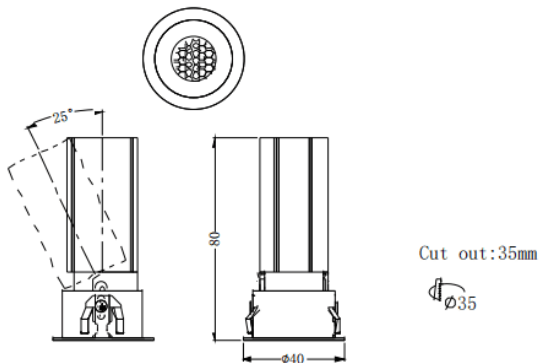

MINI A

Lavov downlight from the family MINI A with a power of 5W and a beam angle of 15°. Finished in White colour. Adjustable version. With a total lumen output of 375lm and a luminous efficacy of 75lm/W. Made in Die Cast Aluminum. Driver DALI. CCT 2700K.

Dimensions

Product dimensions (mm) **ø40*H80mm**

Scheme

Photometry

Item code	86.D104.2213.01
Product type	Indoor
Category	Downlights
Family	MINI
Subfamily	MINI A
Pictograms	

Product	
Real power (W)	5
Real luminous flux (Lm)	375
Luminous efficiency (Lm/W)	75
Beam angle (°)	15
Life time (h)	50000 h L80B10
IP	20
Electrical class insulation	Clas II
Colour	White
Control gear included	Yes
Control gear	DALI
Flicker Free	Yes
Light source	LED
Type of LED	COB
Colour temperature (K)	2700
Colour consistency (SDCM)	SDCM3
CRI	90