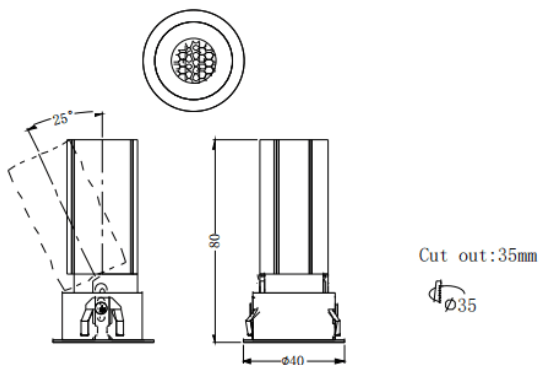

MINI A

Lavov downlight from the family MINI A with a power of 5W and a beam angle of 15°. Finished in White colour. Adjustable version. With a total lumen output of 375lm and a luminous efficacy of 75lm/W. Made in Die Cast Aluminum. Driver DALI. CCT 2700K.

Dimensions

Product dimensions (mm) **ø40*H80mm**

Scheme

Photometry

Item code	86.D104.2213.01
Product type	Indoor
Category	Downlights
Family	MINI
Subfamily	MINI A
Pictograms	

Product	
Real power (W)	5
Real luminous flux (Lm)	375
Luminous efficiency (Lm/W)	75
Beam angle (º)	15
Life time (h)	50000 h L80B10
IP	20
Electrical class insulation	Clas II
Colour	White
Control gear included	Yes
Control gear	DALI
Flicker Free	Yes
Light source	LED
Type of LED	COB
Colour temperature (K)	2700
Colour consistency (SDCM)	SDCM<3
CRI	90