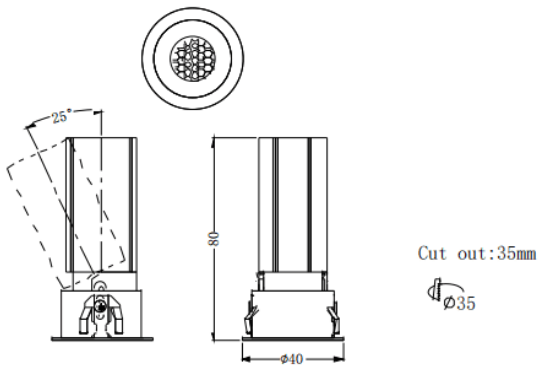

Dimensions

Product dimensions (mm) **ø40*H80mm**

Scheme

Photometry

MINI A

Lavov downlight from the family MINI A with a power of 5W and a beam angle of 15°. Finished in Black colour. Adjustable version. With a total lumen output of 375lm and a luminous efficacy of 75lm/W. Made in Die Cast Aluminum. Driver DALI. CCT 2700K.

Item code	86.D104.2213.02
Product type	Indoor
Category	Downlights
Family	MINI
Subfamily	MINI A
Pictograms	

Product	
Real power (W)	5
Real luminous flux (Lm)	375
Luminous efficiency (Lm/W)	75
Beam angle (°)	15
Life time (h)	50000 h L80B10
IP	20
Electrical class insulation	Clas II
Colour	Black
Control gear included	Yes
Control gear	DALI
Flicker Free	Yes
Light source	LED
Type of LED	COB
Colour temperature (K)	2700
Colour consistency (SDCM)	SDCM<3
CRI	90