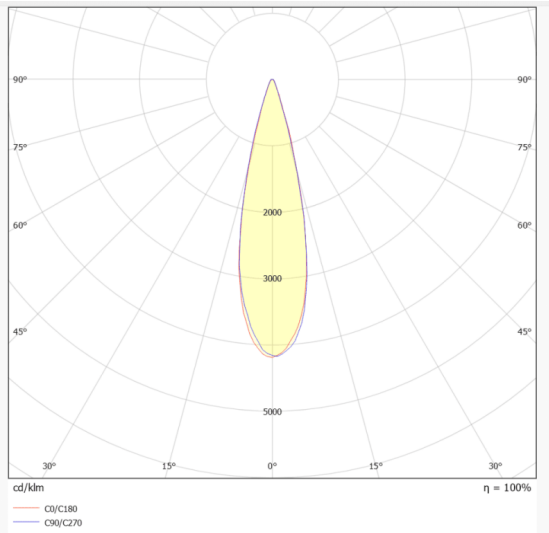

Dimensions

Product dimensions (mm) **ø40*H80mm**

Scheme

Photometry

MINI A

Lavov downlight from the family MINI A with a power of 5W and a beam angle of 15°. Finished in Black colour. Adjustable version. With a total lumen output of 375lm and a luminous efficacy of 75lm/W. Made in Die Cast Aluminum. Driver DALI. CCT 2700K.

Item code	86.D104.2213.02
Product type	Indoor
Category	Downlights
Family	MINI
Subfamily	MINI A
Pictograms	

Product	
Real power (W)	5
Real luminous flux (Lm)	375
Luminous efficiency (Lm/W)	75
Beam angle (°)	15
Life time (h)	50000 h L80B10
IP	20
Electrical class insulation	Clas II
Colour	Black
Control gear included	Yes
Control gear	DALI
Flicker Free	Yes
Light source	LED
Type of LED	COB
Colour temperature (K)	2700
Colour consistency (SDCM)	SDCM<3
CRI	90