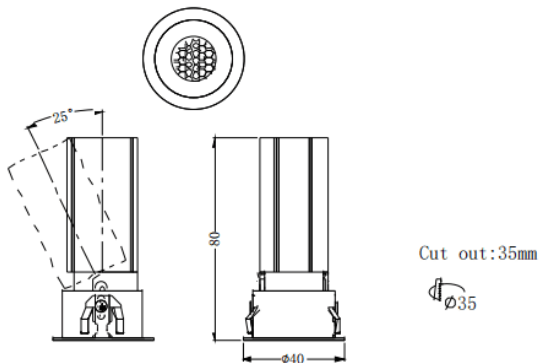

MINI A

Lavov downlight from the family MINI A with a power of 5W and a beam angle of 15°. Finished in Black colour. Adjustable version. With a total lumen output of 375lm and a luminous efficacy of 75lm/W. Made in Die Cast Aluminum. Driver DALI. CCT 2700K.

Dimensions

Product dimensions (mm) **ø40*H80mm**

Scheme

Photometry

Item code	86.D104.2213.02
Product type	Indoor
Category	Downlights
Family	MINI
Subfamily	MINI A
Pictograms	

Product	
Real power (W)	5
Real luminous flux (Lm)	375
Luminous efficiency (Lm/W)	75
Beam angle (°)	15
Life time (h)	50000 h L80B10
IP	20
Electrical class insulation	Clas II
Colour	Black
Control gear included	Yes
Control gear	DALI
Flicker Free	Yes
Light source	LED
Type of LED	COB
Colour temperature (K)	2700
Colour consistency (SDCM)	SDCM3
CRI	90