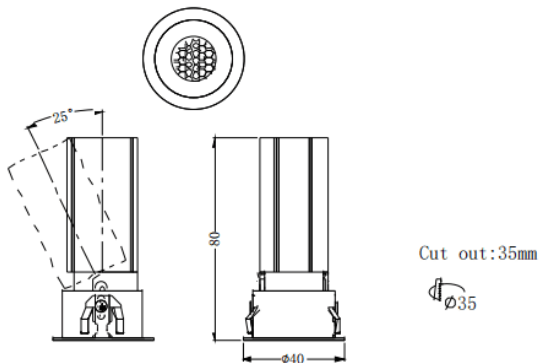

MINI A

Lavov downlight from the family MINI A with a power of 5W and a beam angle of 24°. Finished in White colour. Adjustable version. With a total lumen output of 375lm and a luminous efficacy of 75lm/W. Made in Die Cast Aluminum. Driver ON/OFF. CCT 2700K.

Dimensions

Product dimensions (mm) **ø40*H80mm**

Scheme

Item code	86.D104.2221.01
Product type	Indoor
Category	Downlights
Family	MINI
Subfamily	MINI A
Pictograms	

Product	
Real power (W)	5
Real luminous flux (Lm)	375
Luminous efficiency (Lm/W)	75
Beam angle (º)	24
Life time (h)	50000 h L80B10
IP	20
Electrical class insulation	Clas II
Colour	White
Control gear included	Yes
Control gear	ON/OFF
Flicker Free	Yes
Light source	LED
Type of LED	COB
Colour temperature (K)	2700
Colour consistency (SDCM)	SDCM<3
CRI	90