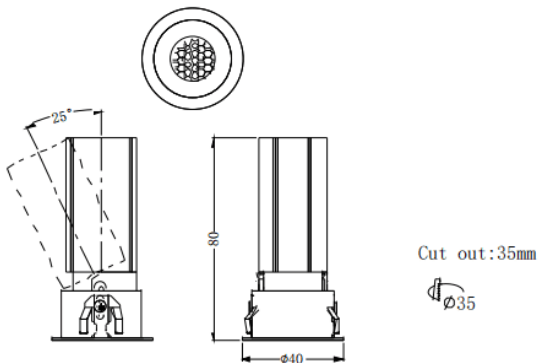

### MINI A

Lavov downlight from the family MINI A with a power of 5W and a beam angle of 24°. Finished in White colour. Adjustable version. With a total lumen output of 375lm and a luminous efficacy of 75lm/W. Made in Die Cast Aluminum. Driver ON/OFF. CCT 2700K.

### Dimensions

Product dimensions (mm) **ø40\*H80mm**

### Scheme

Item code	86.D104.2221.01
Product type	Indoor
Category	Downlights
Family	MINI
Subfamily	MINI A
Pictograms	

Product	
Real power (W)	5
Real luminous flux (Lm)	375
Luminous efficiency (Lm/W)	75
Beam angle (°)	24
Life time (h)	50000 h L80B10
IP	20
Electrical class insulation	Clas II
Colour	White
Control gear included	Yes
Control gear	ON/OFF
Flicker Free	Yes
Light source	LED
Type of LED	COB
Colour temperature (K)	2700
Colour consistency (SDCM)	SDCM<3
CRI	90