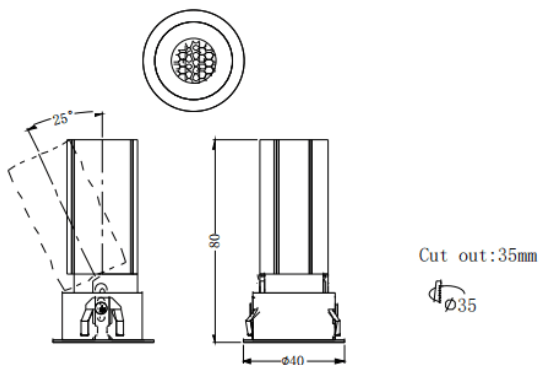

MINI A

Lavov downlight from the family MINI A with a power of 5W and a beam angle of 36°. Finished in Black colour. Adjustable version. With a total lumen output of 375lm and a luminous efficacy of 75lm/W. Made in Die Cast Aluminum. Driver DALI. CCT 2700K.

Dimensions

Product dimensions (mm) **ø40*H80mm**

Scheme

Item code	86.D104.2233.02
Product type	Indoor
Category	Downlights
Family	MINI
Subfamily	MINI A
Pictograms	

Product	
Real power (W)	5
Real luminous flux (Lm)	375
Luminous efficiency (Lm/W)	75
Beam angle (º)	36
Life time (h)	50000 h L80B10
IP	20
Electrical class insulation	Clas II
Colour	Black
Control gear included	Yes
Control gear	DALI
Flicker Free	Yes
Light source	LED
Type of LED	COB
Colour temperature (K)	2700
Colour consistency (SDCM)	SDCM<3
CRI	90