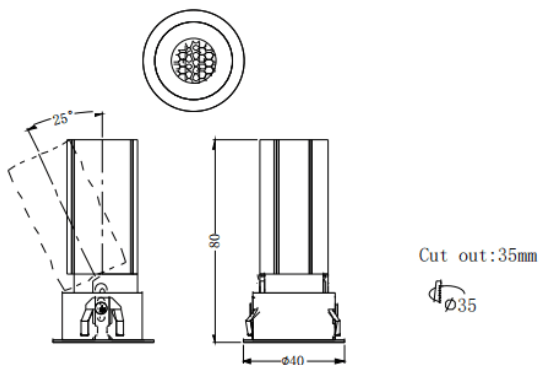

### MINI A

Lavov downlight from the family MINI A with a power of 5W and a beam angle of 15°. Finished in Black colour. Adjustable version. With a total lumen output of 375lm and a luminous efficacy of 75lm/W. Made in Die Cast Aluminum. Driver ON/OFF. CCT 3000K.

### Dimensions

Product dimensions (mm) **ø40\*H80mm**

### Photometry

Item code	86.D104.2311.02
Product type	Indoor
Category	Downlights
Family	MINI
Subfamily	MINI A
Pictograms	

Product	
Real power (W)	5
Real luminous flux (Lm)	375
Luminous efficiency (Lm/W)	75
Beam angle (°)	15
Life time (h)	50000 h L80B10
IP	20
Electrical class insulation	Clas II
Colour	Black
Control gear included	Yes
Control gear	ON/OFF
Flicker Free	Yes
Light source	LED
Type of LED	COB
Colour temperature (K)	3000
Colour consistency (SDCM)	SDCM3
CRI	90