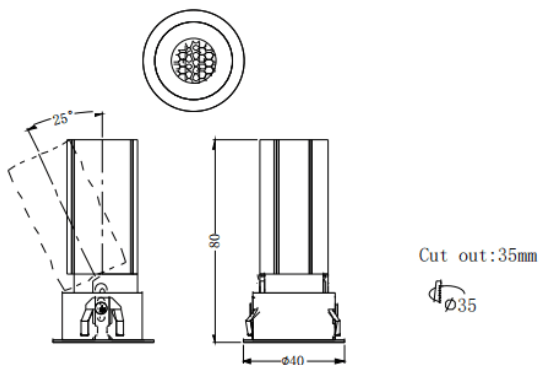

MINI A

Lavov downlight from the family MINI A with a power of 5W and a beam angle of 15°. Finished in White colour. Adjustable version. With a total lumen output of 375lm and a luminous efficacy of 75lm/W. Made in Die Cast Aluminum. Driver DALI. CCT 3000K.

Dimensions

Product dimensions (mm) **ø40*H80mm**

Scheme

Photometry

Item code	86.D104.2313.01
Product type	Indoor
Category	Downlights
Family	MINI
Subfamily	MINI A
Pictograms	

Product	
Real power (W)	5
Real luminous flux (Lm)	375
Luminous efficiency (Lm/W)	75
Beam angle (º)	15
Life time (h)	50000 h L80B10
IP	20
Electrical class insulation	Clas II
Colour	White
Control gear included	Yes
Control gear	DALI
Flicker Free	Yes
Light source	LED
Type of LED	COB
Colour temperature (K)	3000
Colour consistency (SDCM)	SDCM<3
CRI	90