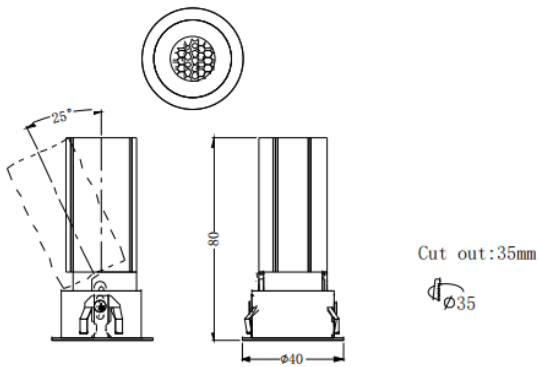

Dimensions

Product dimensions (mm) **ø40*H80mm**

Scheme

Photometry

MINI A

Lavov downlight from the family MINI A with a power of 5W and a beam angle of 15°. Finished in White colour. Adjustable version. With a total lumen output of 375lm and a luminous efficacy of 75lm/W. Made in Die Cast Aluminum. Driver DALI. CCT 3000K.

Item code	86.D104.2313.01
Product type	Indoor
Category	Downlights
Family	MINI
Subfamily	MINI A
Pictograms	

Product	
Real power (W)	5
Real luminous flux (Lm)	375
Luminous efficiency (Lm/W)	75
Beam angle (°)	15
Life time (h)	50000 h L80B10
IP	20
Electrical class insulation	Clas II
Colour	White
Control gear included	Yes
Control gear	DALI
Flicker Free	Yes
Light source	LED
Type of LED	COB
Colour temperature (K)	3000
Colour consistency (SDCM)	SDCM<3
CRI	90