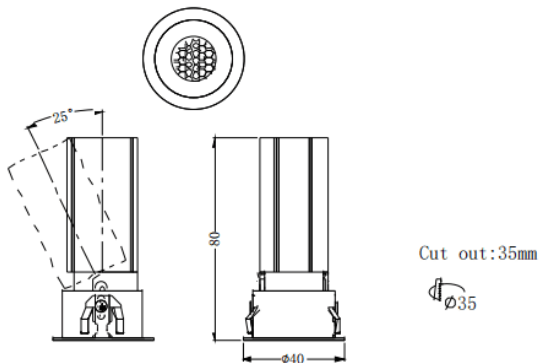

MINI A

Lavov downlight from the family MINI A with a power of 5W and a beam angle of 15°. Finished in White colour. Adjustable version. With a total lumen output of 375lm and a luminous efficacy of 75lm/W. Made in Die Cast Aluminum. Driver DALI. CCT 3000K.

Dimensions

Product dimensions (mm) **ø40*H80mm**

Scheme

Photometry

Item code	86.D104.2313.01
Product type	Indoor
Category	Downlights
Family	MINI
Subfamily	MINI A
Pictograms	

Product	
Real power (W)	5
Real luminous flux (Lm)	375
Luminous efficiency (Lm/W)	75
Beam angle (°)	15
Life time (h)	50000 h L80B10
IP	20
Electrical class insulation	Clas II
Colour	White
Control gear included	Yes
Control gear	DALI
Flicker Free	Yes
Light source	LED
Type of LED	COB
Colour temperature (K)	3000
Colour consistency (SDCM)	SDCM3
CRI	90