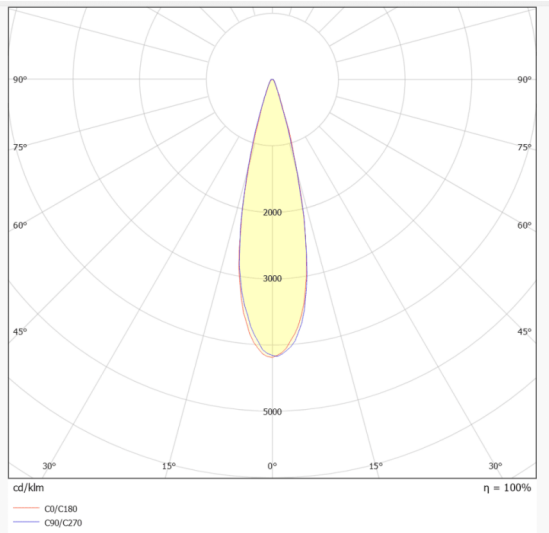

Dimensions

Product dimensions (mm) **ø40*H80mm**

Scheme

Photometry

MINI A

Lavov downlight from the family MINI A with a power of 5W and a beam angle of 15°. Finished in White colour. Adjustable version. With a total lumen output of 375lm and a luminous efficacy of 75lm/W. Made in Die Cast Aluminum. Driver DALI. CCT 3000K.

Item code	86.D104.2313.01
Product type	Indoor
Category	Downlights
Family	MINI
Subfamily	MINI A
Pictograms	

Product	
Real power (W)	5
Real luminous flux (Lm)	375
Luminous efficiency (Lm/W)	75
Beam angle (°)	15
Life time (h)	50000 h L80B10
IP	20
Electrical class insulation	Clas II
Colour	White
Control gear included	Yes
Control gear	DALI
Flicker Free	Yes
Light source	LED
Type of LED	COB
Colour temperature (K)	3000
Colour consistency (SDCM)	SDCM<3
CRI	90