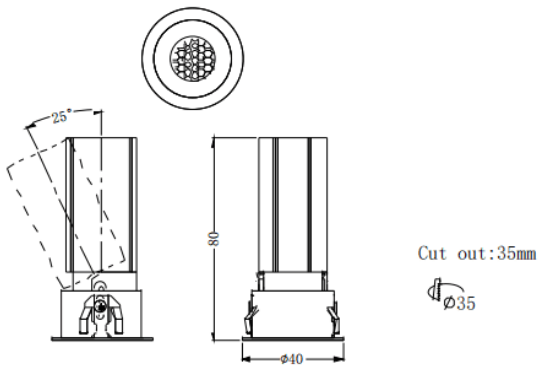

Dimensions

Product dimensions (mm) **ø40*H80mm**

Scheme

Photometry

MINI A

Lavov downlight from the family MINI A with a power of 5W and a beam angle of 15°. Finished in Black colour. Adjustable version. With a total lumen output of 375lm and a luminous efficacy of 75lm/W. Made in Die Cast Aluminum. Driver DALI. CCT 3000K.

Item code	86.D104.2313.02
Product type	Indoor
Category	Downlights
Family	MINI
Subfamily	MINI A

Pictograms

Product	
Real power (W)	5
Real luminous flux (Lm)	375
Luminous efficiency (Lm/W)	75
Beam angle (°)	15
Life time (h)	50000 h L80B10
IP	20
Electrical class insulation	Clas II
Colour	Black
Control gear included	Yes
Control gear	DALI
Flicker Free	Yes
Light source	LED
Type of LED	COB
Colour temperature (K)	3000
Colour consistency (SDCM)	SDCM<3
CRI	90