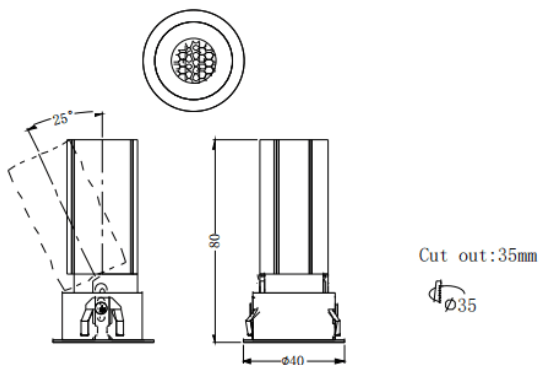

MINI A

Lavov downlight from the family MINI A with a power of 5W and a beam angle of 15°. Finished in Black colour. Adjustable version. With a total lumen output of 375lm and a luminous efficacy of 75lm/W. Made in Die Cast Aluminum. Driver DALI. CCT 3000K.

Dimensions

Product dimensions (mm) **ø40*H80mm**

Scheme

Photometry

Item code	86.D104.2313.02
Product type	Indoor
Category	Downlights
Family	MINI
Subfamily	MINI A
Pictograms	

Product	
Real power (W)	5
Real luminous flux (Lm)	375
Luminous efficiency (Lm/W)	75
Beam angle (º)	15
Life time (h)	50000 h L80B10
IP	20
Electrical class insulation	Clas II
Colour	Black
Control gear included	Yes
Control gear	DALI
Flicker Free	Yes
Light source	LED
Type of LED	COB
Colour temperature (K)	3000
Colour consistency (SDCM)	SDCM<3
CRI	90