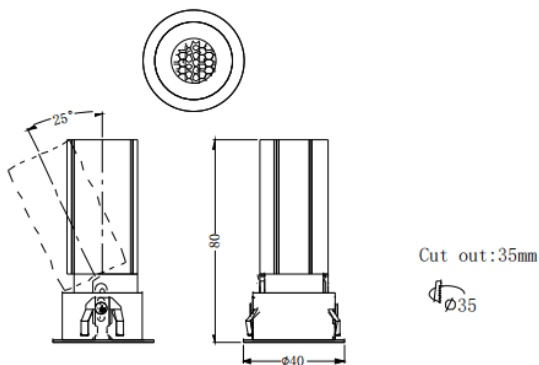

MINI A

Lavov downlight from the family MINI A with a power of 5W and a beam angle of 15°. Finished in Black colour. Adjustable version. With a total lumen output of 375lm and a luminous efficacy of 75lm/W. Made in Die Cast Aluminum. Driver DALI. CCT 3000K.

Dimensions

Product dimensions (mm) **ø40*H80mm**

Scheme

Photometry

Item code	86.D104.2313.02
Product type	Indoor
Category	Downlights
Family	MINI
Subfamily	MINI A
Pictograms	

Product	
Real power (W)	5
Real luminous flux (Lm)	375
Luminous efficiency (Lm/W)	75
Beam angle (°)	15
Life time (h)	50000 h L80B10
IP	20
Electrical class insulation	Clas II
Colour	Black
Control gear included	Yes
Control gear	DALI
Flicker Free	Yes
Light source	LED
Type of LED	COB
Colour temperature (K)	3000
Colour consistency (SDCM)	SDCM3
CRI	90