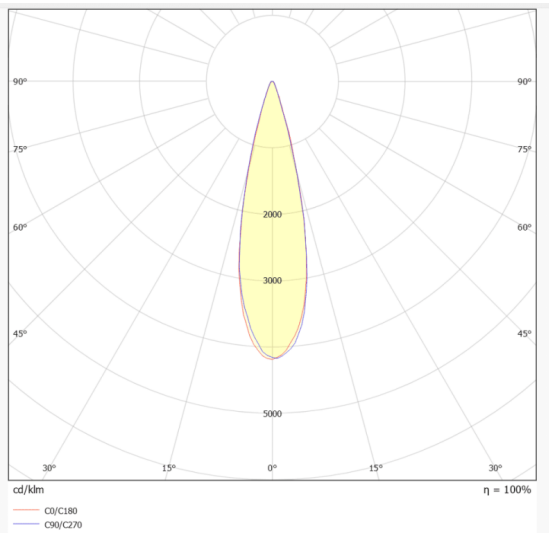

Dimensions

Product dimensions (mm) **ø40*H80mm**

Scheme

Photometry

MINI A

Lavov downlight from the family MINI A with a power of 5W and a beam angle of 15°. Finished in Black colour. Adjustable version. With a total lumen output of 375lm and a luminous efficacy of 75lm/W. Made in Die Cast Aluminum. Driver DALI. CCT 3000K.

Item code	86.D104.2313.02
Product type	Indoor
Category	Downlights
Family	MINI
Subfamily	MINI A

Pictograms

Product	
Real power (W)	5
Real luminous flux (Lm)	375
Luminous efficiency (Lm/W)	75
Beam angle (°)	15
Life time (h)	50000 h L80B10
IP	20
Electrical class insulation	Clas II
Colour	Black
Control gear included	Yes
Control gear	DALI
Flicker Free	Yes
Light source	LED
Type of LED	COB
Colour temperature (K)	3000
Colour consistency (SDCM)	SDCM<3
CRI	90