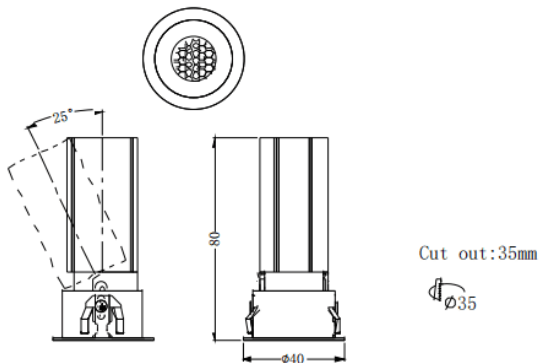

### MINI A

Lavov downlight from the family MINI A with a power of 5W and a beam angle of 24°. Finished in White colour. Adjustable version. With a total lumen output of 375lm and a luminous efficacy of 75lm/W. Made in Die Cast Aluminum. Driver DALI. CCT 3000K.

### Dimensions

Product dimensions (mm) **ø40\*H80mm**

### Scheme

Item code	86.D104.2323.01
Product type	Indoor
Category	Downlights
Family	MINI
Subfamily	MINI A
Pictograms	

Product	
Real power (W)	5
Real luminous flux (Lm)	375
Luminous efficiency (Lm/W)	75
Beam angle (&ordm;)	24
Life time (h)	50000 h L80B10
IP	20
Electrical class insulation	Clas II
Colour	White
Control gear included	Yes
Control gear	DALI
Flicker Free	Yes
Light source	LED
Type of LED	COB
Colour temperature (K)	3000
Colour consistency (SDCM)	SDCM<3
CRI	90