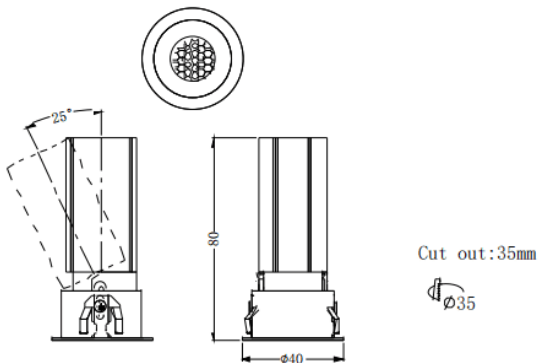

MINI A

Lavov downlight from the family MINI A with a power of 5W and a beam angle of 24°. Finished in White colour. Adjustable version. With a total lumen output of 375lm and a luminous efficacy of 75lm/W. Made in Die Cast Aluminum. Driver DALI. CCT 3000K.

Dimensions

Product dimensions (mm) **ø40*H80mm**

Scheme

Item code	86.D104.2323.01
Product type	Indoor
Category	Downlights
Family	MINI
Subfamily	MINI A
Pictograms	     

Product	
Real power (W)	5
Real luminous flux (Lm)	375
Luminous efficiency (Lm/W)	75
Beam angle (°)	24
Life time (h)	50000 h L80B10
IP	20
Electrical class insulation	Clas II
Colour	White
Control gear included	Yes
Control gear	DALI
Flicker Free	Yes
Light source	LED
Type of LED	COB
Colour temperature (K)	3000
Colour consistency (SDCM)	SDCM<3
CRI	90