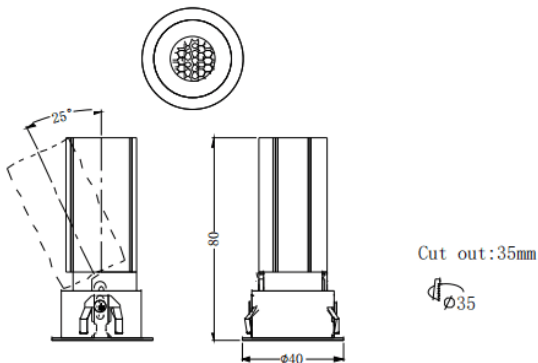

### MINI A

Lavov downlight from the family MINI A with a power of 5W and a beam angle of 24°. Finished in Black colour. Adjustable version. With a total lumen output of 375lm and a luminous efficacy of 75lm/W. Made in Die Cast Aluminum. Driver DALI. CCT 3000K.

### Dimensions

Product dimensions (mm) **ø40\*H80mm**

### Scheme

Item code	86.D104.2323.02
Product type	Indoor
Category	Downlights
Family	MINI
Subfamily	MINI A
Pictograms	

Product	
Real power (W)	5
Real luminous flux (Lm)	375
Luminous efficiency (Lm/W)	75
Beam angle (°)	24
Life time (h)	50000 h L80B10
IP	20
Electrical class insulation	Clas II
Colour	Black
Control gear included	Yes
Control gear	DALI
Flicker Free	Yes
Light source	LED
Type of LED	COB
Colour temperature (K)	3000
Colour consistency (SDCM)	SDCM<3
CRI	90