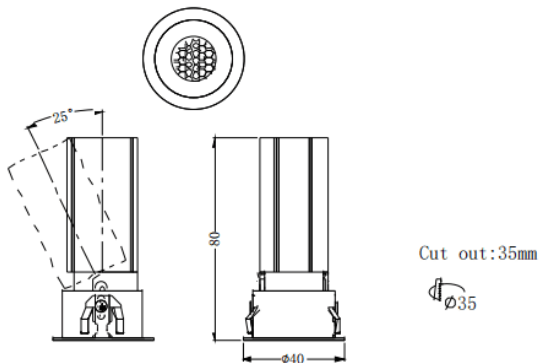

MINI A

Lavov downlight from the family MINI A with a power of 5W and a beam angle of 36°. Finished in White colour. Adjustable version. With a total lumen output of 375lm and a luminous efficacy of 75lm/W. Made in Die Cast Aluminum. Driver ON/OFF. CCT 3000K.

Dimensions

Product dimensions (mm) **ø40*H80mm**

Scheme

Item code	86.D104.2331.01
Product type	Indoor
Category	Downlights
Family	MINI
Subfamily	MINI A
Pictograms	

Product	
Real power (W)	5
Real luminous flux (Lm)	375
Luminous efficiency (Lm/W)	75
Beam angle (º)	36
Life time (h)	50000 h L80B10
IP	20
Electrical class insulation	Clas II
Colour	White
Control gear included	Yes
Control gear	ON/OFF
Flicker Free	Yes
Light source	LED
Type of LED	COB
Colour temperature (K)	3000
Colour consistency (SDCM)	SDCM<3
CRI	90