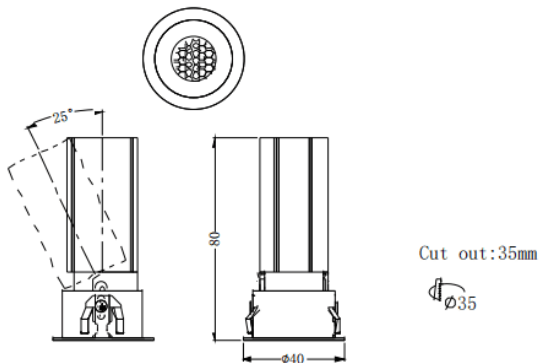

MINI A

Lavov downlight from the family MINI A with a power of 5W and a beam angle of 36°. Finished in White colour. Adjustable version. With a total lumen output of 375lm and a luminous efficacy of 75lm/W. Made in Die Cast Aluminum. Driver DALI. CCT 3000K.

Dimensions

Product dimensions (mm) **ø40*H80mm**

Scheme

Item code	86.D104.2333.01
Product type	Indoor
Category	Downlights
Family	MINI
Subfamily	MINI A
Pictograms	

Product	
Real power (W)	5
Real luminous flux (Lm)	375
Luminous efficiency (Lm/W)	75
Beam angle (°)	36
Life time (h)	50000 h L80B10
IP	20
Electrical class insulation	Clas II
Colour	White
Control gear included	Yes
Control gear	DALI
Flicker Free	Yes
Light source	LED
Type of LED	COB
Colour temperature (K)	3000
Colour consistency (SDCM)	SDCM3
CRI	90