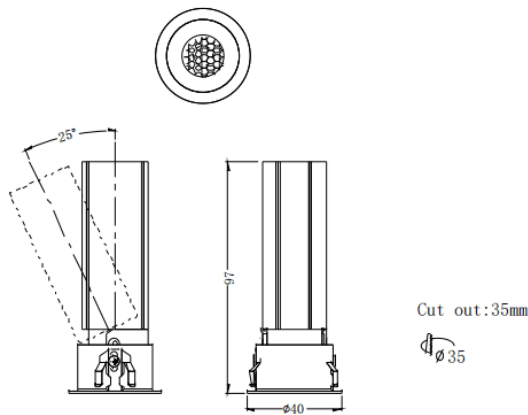

MINI A

Lavov downlight from the family MINI A with a power of 7W and a beam angle of 15°. Finished in White colour. Adjustable version. With a total lumen output of 350lm and a luminous efficacy of 50lm/W. Made in Die Cast Aluminum. Driver ON/OFF. CCT 2700K.

Dimensions

Product dimensions (mm) **ø40*H97mm**

Scheme

Item code	86.D104.3211.01
Product type	Indoor
Category	Downlights
Family	MINI
Subfamily	MINI A
Pictograms	

Product	
Real power (W)	7
Real luminous flux (Lm)	350
Luminous efficiency (Lm/W)	50
Beam angle (º)	15
Life time (h)	50000 h L80B10
IP	20
Electrical class insulation	Clas II
Colour	White
Control gear included	Yes
Control gear	ON/OFF
Flicker Free	Yes
Light source	LED
Type of LED	COB
Colour temperature (K)	2700
Colour consistency (SDCM)	SDCM<3
CRI	90