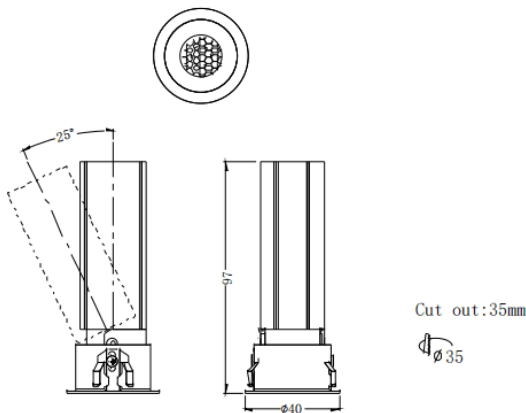

MINI A

Lavov downlight from the family MINI A with a power of 7W and a beam angle of 15°. Finished in White colour. Adjustable version. With a total lumen output of 350lm and a luminous efficacy of 50lm/W. Made in Die Cast Aluminum. Driver ON/OFF. CCT 2700K.

Dimensions

Product dimensions (mm) **ø40*H97mm**

Scheme

Item code	86.D104.3211.01
Product type	Indoor
Category	Downlights
Family	MINI
Subfamily	MINI A
Pictograms	

Product	
Real power (W)	7
Real luminous flux (Lm)	350
Luminous efficiency (Lm/W)	50
Beam angle (°)	15
Life time (h)	50000 h L80B10
IP	20
Electrical class insulation	Clas II
Colour	White
Control gear included	Yes
Control gear	ON/OFF
Flicker Free	Yes
Light source	LED
Type of LED	COB
Colour temperature (K)	2700
Colour consistency (SDCM)	SDCM3
CRI	90