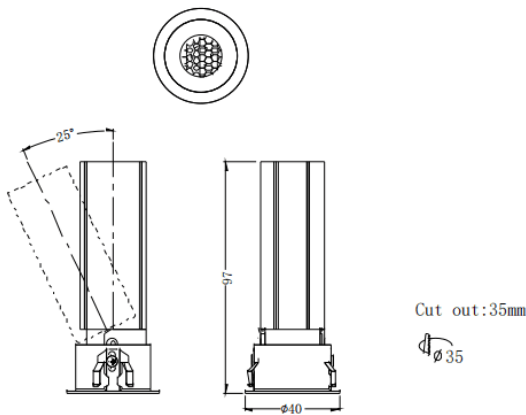

MINI A

Lavov downlight from the family MINI A with a power of 7W and a beam angle of 15°. Finished in Black colour. Adjustable version. With a total lumen output of 350lm and a luminous efficacy of 50lm/W. Made in Die Cast Aluminum. Driver ON/OFF. CCT 2700K.

Dimensions

Product dimensions (mm) **ø40*H97mm**

Scheme

Item code	86.D104.3211.02
Product type	Indoor
Category	Downlights
Family	MINI
Subfamily	MINI A
Pictograms	

Product	
Real power (W)	7
Real luminous flux (Lm)	350
Luminous efficiency (Lm/W)	50
Beam angle (°)	15
Life time (h)	50000 h L80B10
IP	20
Electrical class insulation	Clas II
Colour	Black
Control gear included	Yes
Control gear	ON/OFF
Flicker Free	Yes
Light source	LED
Type of LED	COB
Colour temperature (K)	2700
Colour consistency (SDCM)	SDCM<3
CRI	90