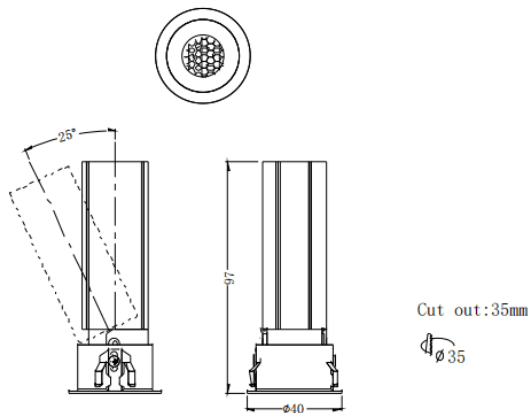

MINI A

Lavov downlight from the family MINI A with a power of 7W and a beam angle of 24°. Finished in Black colour. Adjustable version. With a total lumen output of 350lm and a luminous efficacy of 50lm/W. Made in Die Cast Aluminum. Driver ON/OFF. CCT 2700K.

Dimensions

Product dimensions (mm) **ø40*H97mm**

Scheme

Item code	86.D104.3221.02
Product type	Indoor
Category	Downlights
Family	MINI
Subfamily	MINI A
Pictograms	

Product	
Real power (W)	7
Real luminous flux (Lm)	350
Luminous efficiency (Lm/W)	50
Beam angle (º)	24
Life time (h)	50000 h L80B10
IP	20
Electrical class insulation	Clas II
Colour	Black
Control gear included	Yes
Control gear	ON/OFF
Flicker Free	Yes
Light source	LED
Type of LED	COB
Colour temperature (K)	2700
Colour consistency (SDCM)	SDCM<3
CRI	90