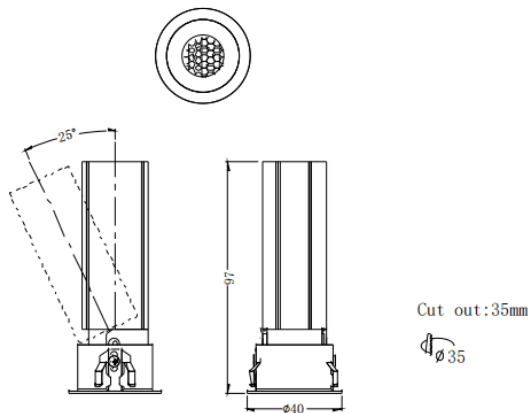

MINI A

Lavov downlight from the family MINI A with a power of 7W and a beam angle of 15°. Finished in Black colour. Adjustable version. With a total lumen output of 350lm and a luminous efficacy of 50lm/W. Made in Die Cast Aluminum. Driver ON/OFF. CCT 3000K.

Item code	86.D104.3311.02
Product type	Indoor
Category	Downlights
Family	MINI
Subfamily	MINI A
Pictograms	

Dimensions

Product dimensions (mm) **ø40*H97mm**

Scheme

Product	
Real power (W)	7
Real luminous flux (Lm)	350
Luminous efficiency (Lm/W)	50
Beam angle (°)	15
Life time (h)	50000 h L80B10
IP	20
Electrical class insulation	Clas II
Colour	Black
Control gear included	Yes
Control gear	ON/OFF
Flicker Free	Yes
Light source	LED
Type of LED	COB
Colour temperature (K)	3000
Colour consistency (SDCM)	SDCM<3
CRI	90