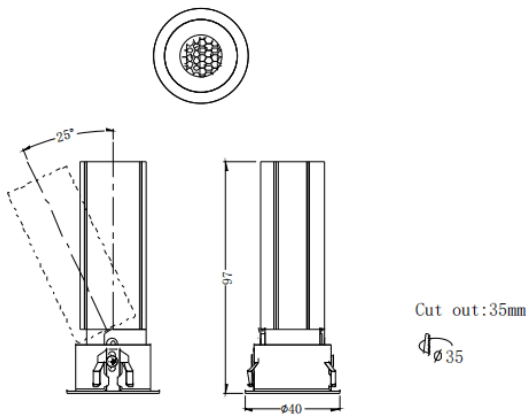

MINI A

Lavov downlight from the family MINI A with a power of 7W and a beam angle of 24°. Finished in White colour. Adjustable version. With a total lumen output of 350lm and a luminous efficacy of 50lm/W. Made in Die Cast Aluminum. Driver ON/OFF. CCT 3000K.

Dimensions

Product dimensions (mm) **ø40*H97mm**

Scheme

Item code	86.D104.3321.01
Product type	Indoor
Category	Downlights
Family	MINI
Subfamily	MINI A
Pictograms	

Product	
Real power (W)	7
Real luminous flux (Lm)	350
Luminous efficiency (Lm/W)	50
Beam angle (°)	24
Life time (h)	50000 h L80B10
IP	20
Electrical class insulation	Clas II
Colour	White
Control gear included	Yes
Control gear	ON/OFF
Flicker Free	Yes
Light source	LED
Type of LED	COB
Colour temperature (K)	3000
Colour consistency (SDCM)	SDCM<3
CRI	90