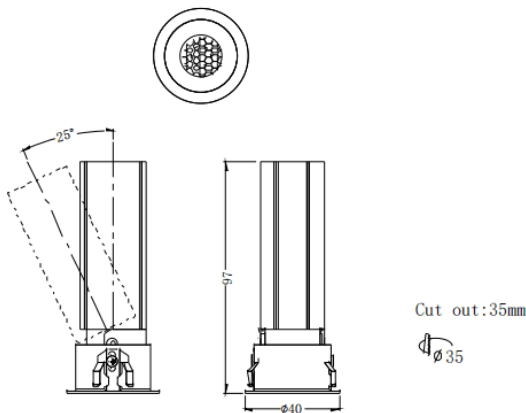

MINI A

Lavov downlight from the family MINI A with a power of 7W and a beam angle of 36°. Finished in White colour. Adjustable version. With a total lumen output of 350lm and a luminous efficacy of 50lm/W. Made in Die Cast Aluminum. Driver ON/OFF. CCT 3000K.

Dimensions

Product dimensions (mm) **ø40*H97mm**

Scheme

Item code	86.D104.3331.01
Product type	Indoor
Category	Downlights
Family	MINI
Subfamily	MINI A
Pictograms	

Product	
Real power (W)	7
Real luminous flux (Lm)	350
Luminous efficiency (Lm/W)	50
Beam angle (º)	36
Life time (h)	50000 h L80B10
IP	20
Electrical class insulation	Clas II
Colour	White
Control gear included	Yes
Control gear	ON/OFF
Flicker Free	Yes
Light source	LED
Type of LED	COB
Colour temperature (K)	3000
Colour consistency (SDCM)	SDCM<3
CRI	90