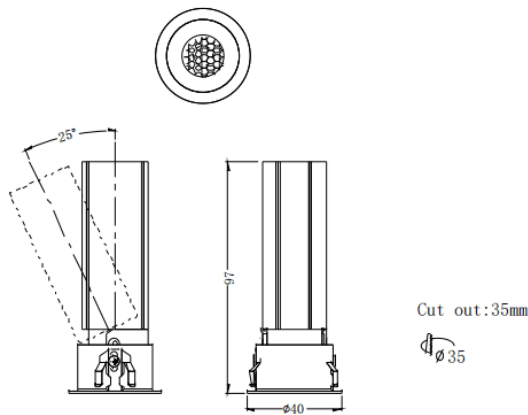

MINI A

Lavov downlight from the family MINI A with a power of 7W and a beam angle of 36°. Finished in Black colour. Adjustable version. With a total lumen output of 350lm and a luminous efficacy of 50lm/W. Made in Die Cast Aluminum. Driver ON/OFF. CCT 3000K.

Dimensions

Product dimensions (mm) **ø40*H97mm**

Scheme

Item code	86.D104.3331.02
Product type	Indoor
Category	Downlights
Family	MINI
Subfamily	MINI A
Pictograms	

Product	
Real power (W)	7
Real luminous flux (Lm)	350
Luminous efficiency (Lm/W)	50
Beam angle (°)	36
Life time (h)	50000 h L80B10
IP	20
Electrical class insulation	Clas II
Colour	Black
Control gear included	Yes
Control gear	ON/OFF
Flicker Free	Yes
Light source	LED
Type of LED	COB
Colour temperature (K)	3000
Colour consistency (SDCM)	SDCM3
CRI	90