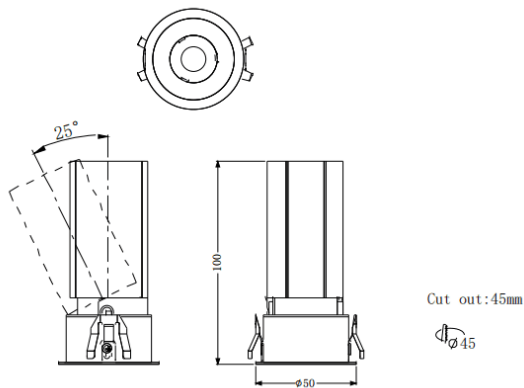

MINI A

Lavov downlight from the family MINI A with a power of 7W and a beam angle of 15°. Finished in Black colour. Adjustable version. With a total lumen output of 567lm and a luminous efficacy of 81lm/W. Made in Die Cast Aluminum. Driver DALI. CCT 2700K.

Dimensions

Product dimensions (mm) **ø50*H100mm**

Scheme

Item code	86.D104.4213.02
Product type	Indoor
Category	Downlights
Family	MINI
Subfamily	MINI A
Pictograms	

Product	
Real power (W)	7
Real luminous flux (Lm)	567
Luminous efficiency (Lm/W)	81
Beam angle (º)	15
Life time (h)	50000 h L80B10
IP	20
Electrical class insulation	Clas II
Colour	Black
Control gear included	Yes
Control gear	DALI
Flicker Free	Yes
Light source	LED
Type of LED	COB
Colour temperature (K)	2700
Colour consistency (SDCM)	SDCM<3
CRI	90