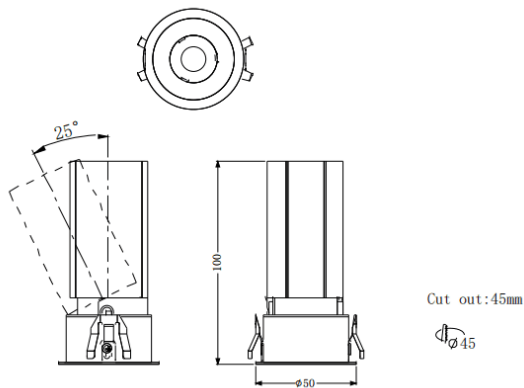

MINI A

Lavov downlight from the family MINI A with a power of 7W and a beam angle of 24°. Finished in White colour. Adjustable version. With a total lumen output of 567lm and a luminous efficacy of 81lm/W. Made in Die Cast Aluminum. Driver ON/OFF. CCT 2700K.

Dimensions

Product dimensions (mm) **ø50*H100mm**

Scheme

Item code	86.D104.4221.01
Product type	Indoor
Category	Downlights
Family	MINI
Subfamily	MINI A
Pictograms	

Product	
Real power (W)	7
Real luminous flux (Lm)	567
Luminous efficiency (Lm/W)	81
Beam angle (º)	24
Life time (h)	50000 h L80B10
IP	20
Electrical class insulation	Clas II
Colour	White
Control gear included	Yes
Control gear	ON/OFF
Flicker Free	Yes
Light source	LED
Type of LED	COB
Colour temperature (K)	2700
Colour consistency (SDCM)	SDCM<3
CRI	90