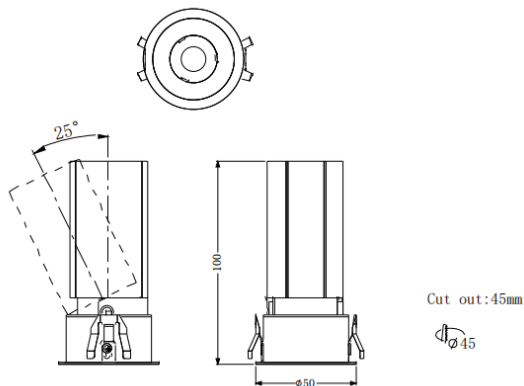

### MINI A

Lavov downlight from the family MINI A with a power of 7W and a beam angle of 24°. Finished in Black colour. Adjustable version. With a total lumen output of 567lm and a luminous efficacy of 81lm/W. Made in Die Cast Aluminum. Driver ON/OFF. CCT 2700K.

Item code	86.D104.4221.02
Product type	Indoor
Category	Downlights
Family	MINI
Subfamily	MINI A
Pictograms	 

### Dimensions

Product dimensions (mm) **ø50\*H100mm**

### Scheme

Product	
Real power (W)	7
Real luminous flux (Lm)	567
Luminous efficiency (Lm/W)	81
Beam angle (°)	24
Life time (h)	50000 h L80B10
IP	20
Electrical class insulation	Clas II
Colour	Black
Control gear included	Yes
Control gear	ON/OFF
Flicker Free	Yes
Light source	LED
Type of LED	COB
Colour temperature (K)	2700
Colour consistency (SDCM)	SDCM<3
CRI	90