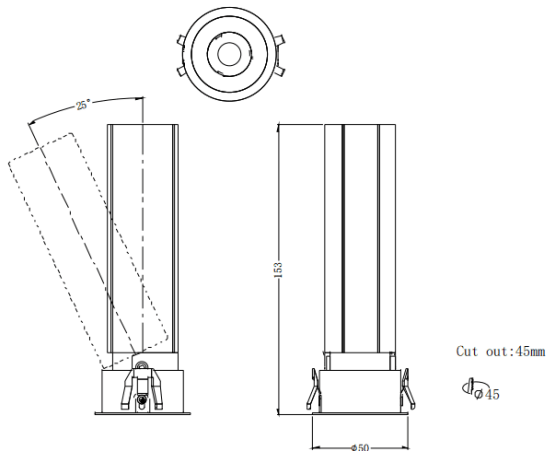

MINI A

Lavov downlight from the family MINI A with a power of 10W and a beam angle of 15°. Finished in White colour. Adjustable version. With a total lumen output of 840lm and a luminous efficacy of 84lm/W. Made in Die Cast Aluminum. Driver ON/OFF. CCT 2700K.

Dimensions

Product dimensions (mm) **ø50*H153mm**

Scheme

Item code	86.D104.5211.01
Product type	Indoor
Category	Downlights
Family	MINI
Subfamily	MINI A
Pictograms	

Product	
Real power (W)	10
Real luminous flux (Lm)	840
Luminous efficiency (Lm/W)	84
Beam angle (°)	15
Life time (h)	50000 h L80B10
IP	20
Electrical class insulation	Clas II
Colour	White
Control gear included	Yes
Control gear	ON/OFF
Flicker Free	Yes
Light source	LED
Type of LED	COB
Colour temperature (K)	2700
Colour consistency (SDCM)	SDCM3
CRI	90