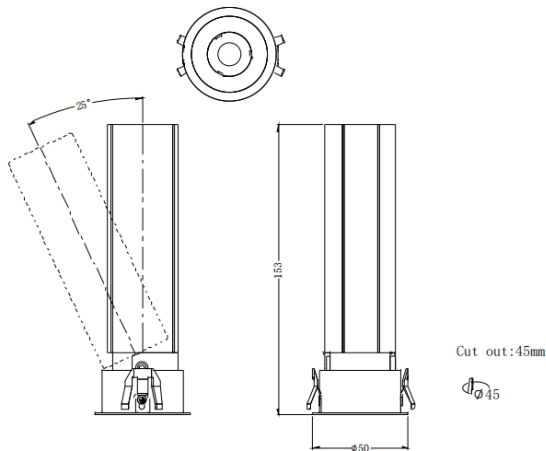

MINI A

Lavov downlight from the family MINI A with a power of 10W and a beam angle of 15°. Finished in Black colour. Adjustable version. With a total lumen output of 840lm and a luminous efficacy of 84lm/W. Made in Die Cast Aluminum. Driver ON/OFF. CCT 2700K.

Item code	86.D104.5211.02
Product type	Indoor
Category	Downlights
Family	MINI
Subfamily	MINI A
Pictograms	

Dimensions

Product dimensions (mm) **ø50*H153mm**

Scheme

Product	
Real power (W)	10
Real luminous flux (Lm)	840
Luminous efficiency (Lm/W)	84
Beam angle (°)	15
Life time (h)	50000 h L80B10
IP	20
Electrical class insulation	Clas II
Colour	Black
Control gear included	Yes
Control gear	ON/OFF
Flicker Free	Yes
Light source	LED
Type of LED	COB
Colour temperature (K)	2700
Colour consistency (SDCM)	SDCM<3
CRI	90