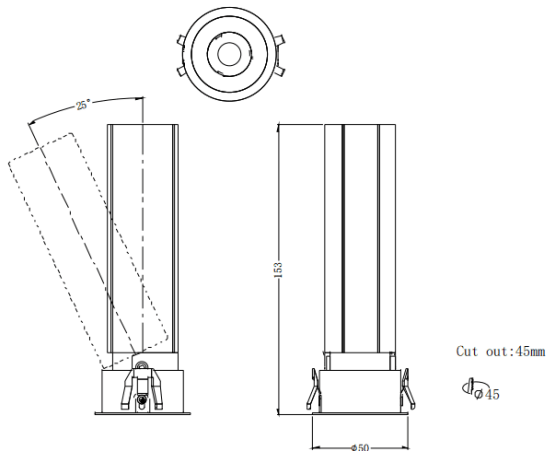

MINI A

Lavov downlight from the family MINI A with a power of 10W and a beam angle of 24°. Finished in White colour. Adjustable version. With a total lumen output of 840lm and a luminous efficacy of 84lm/W. Made in Die Cast Aluminum. Driver ON/OFF. CCT 2700K.

Dimensions

Product dimensions (mm) **ø50*H153mm**

Scheme

Photometry

Item code	86.D104.5221.01
Product type	Indoor
Category	Downlights
Family	MINI
Subfamily	MINI A
Pictograms	

Product	
Real power (W)	10
Real luminous flux (Lm)	840
Luminous efficiency (Lm/W)	84
Beam angle (°)	24
Life time (h)	50000 h L80B10
IP	20
Electrical class insulation	Clas II
Colour	White
Control gear included	Yes
Control gear	ON/OFF
Flicker Free	Yes
Light source	LED
Type of LED	COB
Colour temperature (K)	2700
Colour consistency (SDCM)	SDCM3
CRI	90