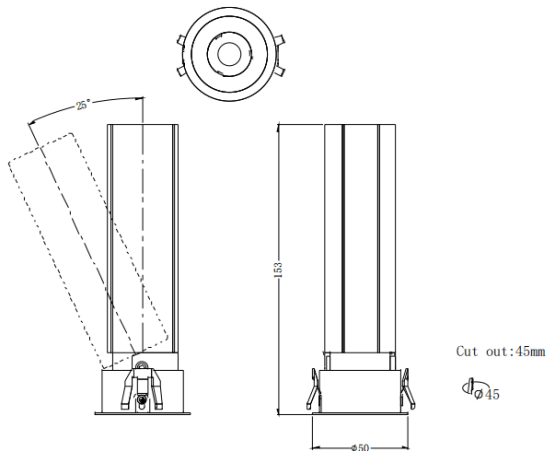

MINI A

Lavov downlight from the family MINI A with a power of 10W and a beam angle of 24°. Finished in Black colour. Adjustable version. With a total lumen output of 840lm and a luminous efficacy of 84lm/W. Made in Die Cast Aluminum. Driver ON/OFF. CCT 2700K.

Dimensions

Product dimensions (mm) **ø50*H153mm**

Scheme

Photometry

Item code	86.D104.5221.02
Product type	Indoor
Category	Downlights
Family	MINI
Subfamily	MINI A
Pictograms	

Product	
Real power (W)	10
Real luminous flux (Lm)	840
Luminous efficiency (Lm/W)	84
Beam angle (°)	24
Life time (h)	50000 h L80B10
IP	20
Electrical class insulation	Clas II
Colour	Black
Control gear included	Yes
Control gear	ON/OFF
Flicker Free	Yes
Light source	LED
Type of LED	COB
Colour temperature (K)	2700
Colour consistency (SDCM)	SDCM3
CRI	90