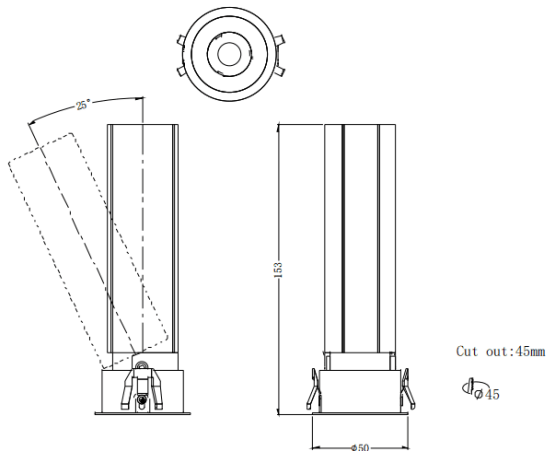

MINI A

Lavov downlight from the family MINI A with a power of 10W and a beam angle of 24°. Finished in Black colour. Adjustable version. With a total lumen output of 840lm and a luminous efficacy of 84lm/W. Made in Die Cast Aluminum. Driver ON/OFF. CCT 2700K.

Dimensions

Product dimensions (mm) **ø50*H153mm**

Scheme

Photometry

Item code	86.D104.5221.02
Product type	Indoor
Category	Downlights
Family	MINI
Subfamily	MINI A
Pictograms	

Product	
Real power (W)	10
Real luminous flux (Lm)	840
Luminous efficiency (Lm/W)	84
Beam angle (º)	24
Life time (h)	50000 h L80B10
IP	20
Electrical class insulation	Clas II
Colour	Black
Control gear included	Yes
Control gear	ON/OFF
Flicker Free	Yes
Light source	LED
Type of LED	COB
Colour temperature (K)	2700
Colour consistency (SDCM)	SDCM<3
CRI	90