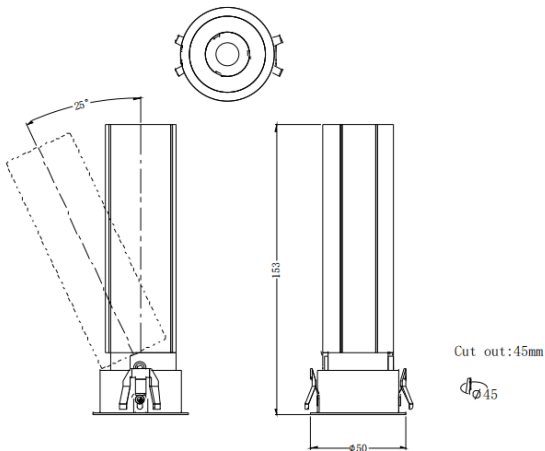

MINI A

Lavov downlight from the family MINI A with a power of 10W and a beam angle of 36°. Finished in Black colour. Adjustable version. With a total lumen output of 840lm and a luminous efficacy of 84lm/W. Made in Die Cast Aluminum. Driver ON/OFF. CCT 2700K.

Dimensions

Product dimensions (mm) **ø50*H153mm**

Scheme

Photometry

Item code	86.D104.5231.02
Product type	Indoor
Category	Downlights
Family	MINI
Subfamily	MINI A
Pictograms	

Product	
Real power (W)	10
Real luminous flux (Lm)	840
Luminous efficiency (Lm/W)	84
Beam angle (°)	36
Life time (h)	50000 h L80B10
IP	20
Electrical class insulation	Clas II
Colour	Black
Control gear included	Yes
Control gear	ON/OFF
Flicker Free	Yes
Light source	LED
Type of LED	COB
Colour temperature (K)	2700
Colour consistency (SDCM)	SDCM3
CRI	90