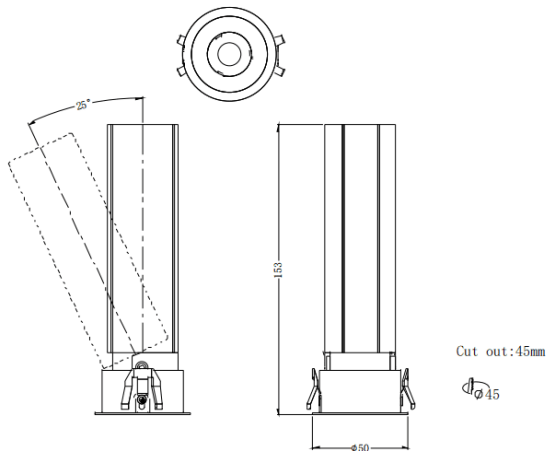

### MINI A

Lavov downlight from the family MINI A with a power of 10W and a beam angle of 15°. Finished in Black colour. Adjustable version. With a total lumen output of 840lm and a luminous efficacy of 84lm/W. Made in Die Cast Aluminum. Driver ON/OFF. CCT 3000K.

### Dimensions

Product dimensions (mm) **ø50\*H153mm**

### Scheme

Item code	86.D104.5311.02
Product type	Indoor
Category	Downlights
Family	MINI
Subfamily	MINI A
Pictograms	

Product	
Real power (W)	10
Real luminous flux (Lm)	840
Luminous efficiency (Lm/W)	84
Beam angle (°)	15
Life time (h)	50000 h L80B10
IP	20
Electrical class insulation	Clas II
Colour	Black
Control gear included	Yes
Control gear	ON/OFF
Flicker Free	Yes
Light source	LED
Type of LED	COB
Colour temperature (K)	3000
Colour consistency (SDCM)	SDCM<3
CRI	90