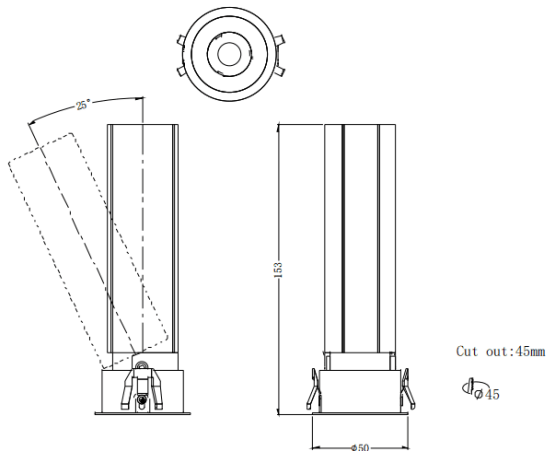

### MINI A

Lavov downlight from the family MINI A with a power of 10W and a beam angle of 15°. Finished in Black colour. Adjustable version. With a total lumen output of 840lm and a luminous efficacy of 84lm/W. Made in Die Cast Aluminum. Driver DALI. CCT 3000K.

### Dimensions

Product dimensions (mm) **ø50\*H153mm**

### Scheme

Item code	86.D104.5313.02
Product type	Indoor
Category	Downlights
Family	MINI
Subfamily	MINI A
Pictograms	

Product	
Real power (W)	10
Real luminous flux (Lm)	840
Luminous efficiency (Lm/W)	84
Beam angle (&ordm;)	15
Life time (h)	50000 h L80B10
IP	20
Electrical class insulation	Clas II
Colour	Black
Control gear included	Yes
Control gear	DALI
Flicker Free	Yes
Light source	LED
Type of LED	COB
Colour temperature (K)	3000
Colour consistency (SDCM)	SDCM<3
CRI	90