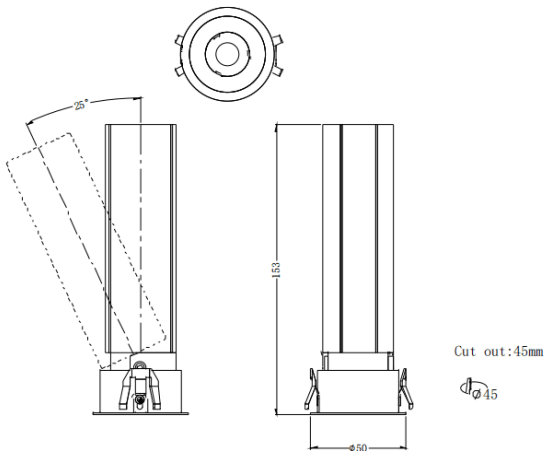

### MINI A

Lavov downlight from the family MINI A with a power of 10W and a beam angle of 24°. Finished in White colour. Adjustable version. With a total lumen output of 840lm and a luminous efficacy of 84lm/W. Made in Die Cast Aluminum. Driver ON/OFF. CCT 3000K.

### Dimensions

Product dimensions (mm) **ø50\*H153mm**

### Photometry

Item code	86.D104.5321.01
Product type	Indoor
Category	Downlights
Family	MINI
Subfamily	MINI A
Pictograms	

Product	
Real power (W)	10
Real luminous flux (Lm)	840
Luminous efficiency (Lm/W)	84
Beam angle (°)	24
Life time (h)	50000 h L80B10
IP	20
Electrical class insulation	Clas II
Colour	White
Control gear included	Yes
Control gear	ON/OFF
Flicker Free	Yes
Light source	LED
Type of LED	COB
Colour temperature (K)	3000
Colour consistency (SDCM)	SDCM<3
CRI	90