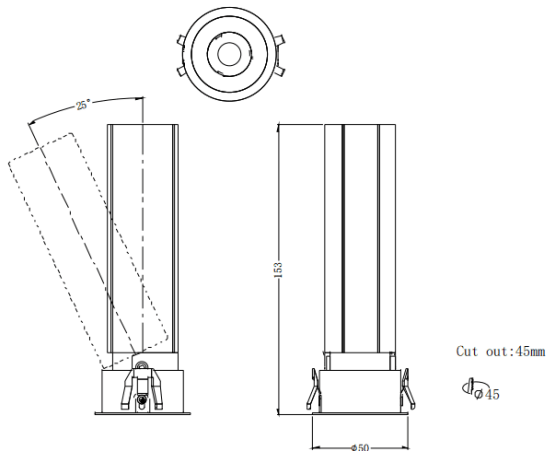

MINI A

Lavov downlight from the family MINI A with a power of 10W and a beam angle of 24°. Finished in White colour. Adjustable version. With a total lumen output of 840lm and a luminous efficacy of 84lm/W. Made in Die Cast Aluminum. Driver ON/OFF. CCT 3000K.

Dimensions

Product dimensions (mm) **ø50*H153mm**

Scheme

Photometry

Item code	86.D104.5321.01
Product type	Indoor
Category	Downlights
Family	MINI
Subfamily	MINI A
Pictograms	

Product	
Real power (W)	10
Real luminous flux (Lm)	840
Luminous efficiency (Lm/W)	84
Beam angle (°)	24
Life time (h)	50000 h L80B10
IP	20
Electrical class insulation	Clas II
Colour	White
Control gear included	Yes
Control gear	ON/OFF
Flicker Free	Yes
Light source	LED
Type of LED	COB
Colour temperature (K)	3000
Colour consistency (SDCM)	SDCM3
CRI	90