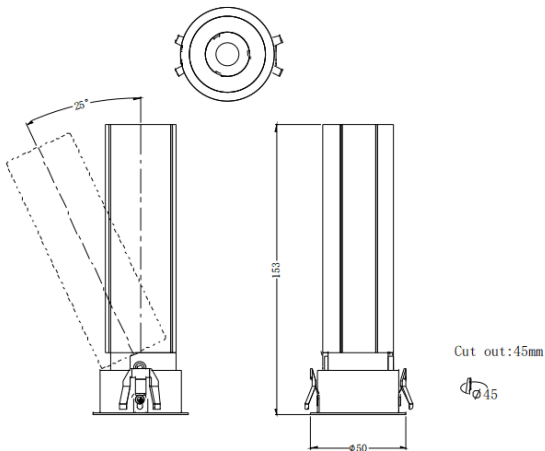

### MINI A

Lavov downlight from the family MINI A with a power of 10W and a beam angle of 24°. Finished in Black colour. Adjustable version. With a total lumen output of 840lm and a luminous efficacy of 84lm/W. Made in Die Cast Aluminum. Driver ON/OFF. CCT 3000K.

### Dimensions

Product dimensions (mm) **ø50\*H153mm**

### Photometry

Item code	86.D104.5321.02
Product type	Indoor
Category	Downlights
Family	MINI
Subfamily	MINI A
Pictograms	

Product	
Real power (W)	10
Real luminous flux (Lm)	840
Luminous efficiency (Lm/W)	84
Beam angle (&ordm;)	24
Life time (h)	50000 h L80B10
IP	20
Electrical class insulation	Clas II
Colour	Black
Control gear included	Yes
Control gear	ON/OFF
Flicker Free	Yes
Light source	LED
Type of LED	COB
Colour temperature (K)	3000
Colour consistency (SDCM)	SDCM<3
CRI	90