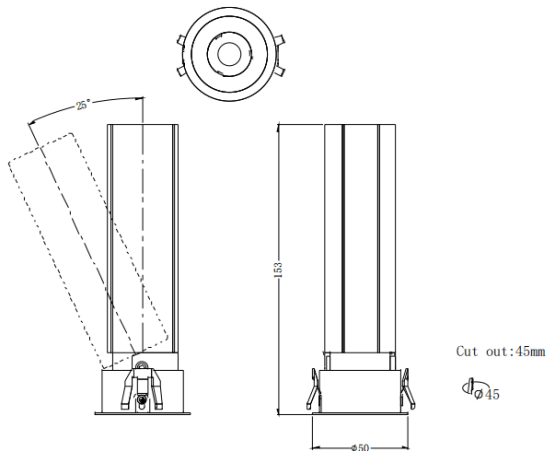

MINI A

Lavov downlight from the family MINI A with a power of 10W and a beam angle of 24°. Finished in Black colour. Adjustable version. With a total lumen output of 840lm and a luminous efficacy of 84lm/W. Made in Die Cast Aluminum. Driver ON/OFF. CCT 3000K.

Dimensions

Product dimensions (mm) **ø50*H153mm**

Scheme

Photometry

Item code	86.D104.5321.02
Product type	Indoor
Category	Downlights
Family	MINI
Subfamily	MINI A
Pictograms	

Product	
Real power (W)	10
Real luminous flux (Lm)	840
Luminous efficiency (Lm/W)	84
Beam angle (°)	24
Life time (h)	50000 h L80B10
IP	20
Electrical class insulation	Clas II
Colour	Black
Control gear included	Yes
Control gear	ON/OFF
Flicker Free	Yes
Light source	LED
Type of LED	COB
Colour temperature (K)	3000
Colour consistency (SDCM)	SDCM3
CRI	90