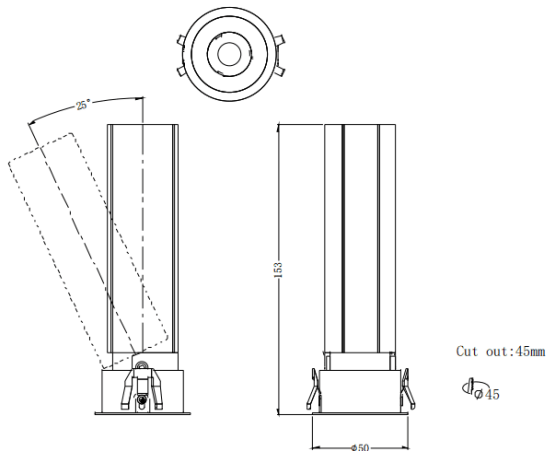

MINI A

Lavov downlight from the family MINI A with a power of 10W and a beam angle of 36°. Finished in White colour. Adjustable version. With a total lumen output of 840lm and a luminous efficacy of 84lm/W. Made in Die Cast Aluminum. Driver ON/OFF. CCT 3000K.

Dimensions

Product dimensions (mm) **ø50*H153mm**

Scheme

Photometry

Item code	86.D104.5331.01
Product type	Indoor
Category	Downlights
Family	MINI
Subfamily	MINI A
Pictograms	

Product	
Real power (W)	10
Real luminous flux (Lm)	840
Luminous efficiency (Lm/W)	84
Beam angle (°)	36
Life time (h)	50000 h L80B10
IP	20
Electrical class insulation	Clas II
Colour	White
Control gear included	Yes
Control gear	ON/OFF
Flicker Free	Yes
Light source	LED
Type of LED	COB
Colour temperature (K)	3000
Colour consistency (SDCM)	SDCM3
CRI	90