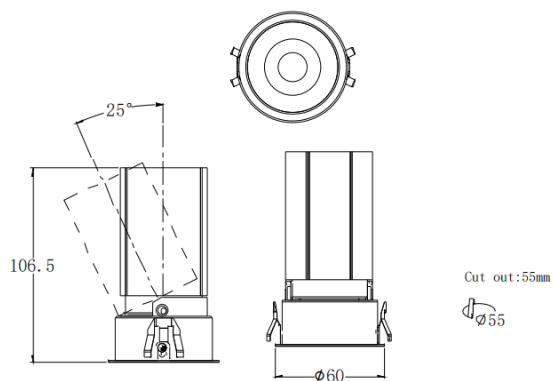

Dimensions

Product dimensions (mm) **ø60*H106.5mm**

Scheme

Photometry