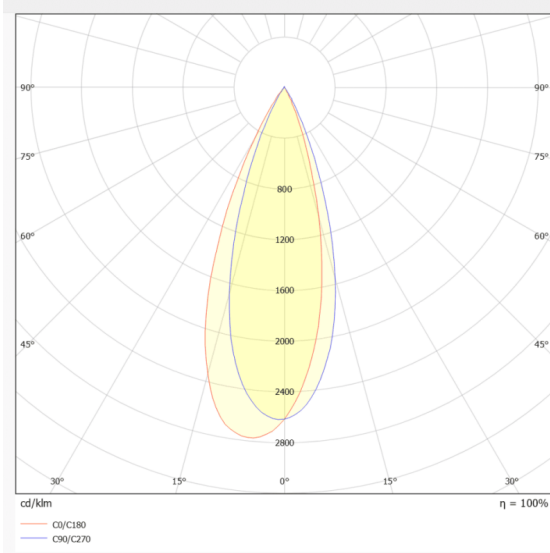

Dimensions

Product dimensions (mm) **ø60*H106.5mm**

Scheme

Photometry

MINI A

Lavov downlight from the family MINI A with a power of 10W and a beam angle of 36°. Finished in White colour. Adjustable version. With a total lumen output of 951.6lm and a luminous efficacy of 95.16lm/W. Made in Die Cast Aluminum. Driver ON/OFF. CCT 2700K.

Item code	86.D104.6231.01
Product type	Indoor
Category	Downlights
Family	MINI
Subfamily	MINI A
Pictograms	     

Product	
Real power (W)	10
Real luminous flux (Lm)	951.6
Luminous efficiency (Lm/W)	95.16
Beam angle (°)	36
Life time (h)	50000 h L80B10
IP	20
Electrical class insulation	Clas II
Colour	White
Control gear included	Yes
Control gear	ON/OFF
Flicker Free	Yes
Light source	LED
Type of LED	COB
Colour temperature (K)	2700
Colour consistency (SDCM)	SDCM<3
CRI	90