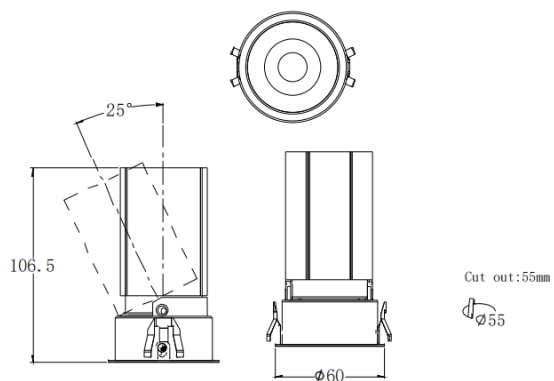

Dimensions

Product dimensions (mm) **ø60*H106.5mm**

Scheme

Photometry

MINI A

Lavov downlight from the family MINI A with a power of 10W and a beam angle of 36°. Finished in White colour. Adjustable version. With a total lumen output of 951.6lm and a luminous efficacy of 95.16lm/W. Made in Die Cast Aluminum. Driver ON/OFF. CCT 2700K.

Item code	86.D104.6231.01
Product type	Indoor
Category	Downlights
Family	MINI
Subfamily	MINI A
Pictograms	     

Product	
Real power (W)	10
Real luminous flux (Lm)	951.6
Luminous efficiency (Lm/W)	95.16
Beam angle (°)	36
Life time (h)	50000 h L80B10
IP	20
Electrical class insulation	Clas II
Colour	White
Control gear included	Yes
Control gear	ON/OFF
Flicker Free	Yes
Light source	LED
Type of LED	COB
Colour temperature (K)	2700
Colour consistency (SDCM)	SDCM<3
CRI	90