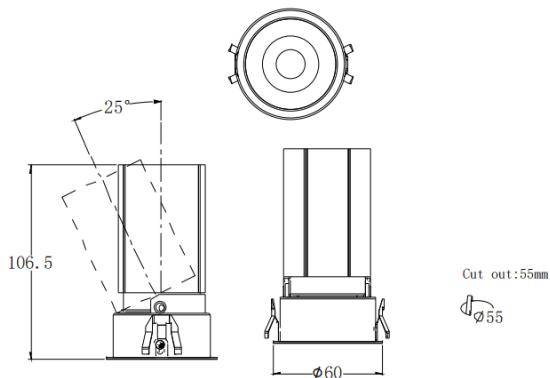

MINI A

Lavov downlight from the family MINI A with a power of 10W and a beam angle of 15°. Finished in Black colour. Adjustable version. With a total lumen output of 951.6lm and a luminous efficacy of 95.16lm/W. Made in Die Cast Aluminum. Driver ON/OFF. CCT 3000K.

Item code	86.D104.6311.02
Product type	Indoor
Category	Downlights
Family	MINI
Subfamily	MINI A
Pictograms	

Dimensions

Product dimensions (mm) $\phi 60 * H106.5mm$

Scheme

Product	
Real power (W)	10
Real luminous flux (Lm)	951.6
Luminous efficiency (Lm/W)	95.16
Beam angle (°)	15
Life time (h)	50000 h L80B10
IP	20
Electrical class insulation	Clas II
Colour	Black
Control gear included	Yes
Control gear	ON/OFF
Flicker Free	Yes
Light source	LED
Type of LED	COB
Colour temperature (K)	3000
Colour consistency (SDCM)	SDCM<3
CRI	90