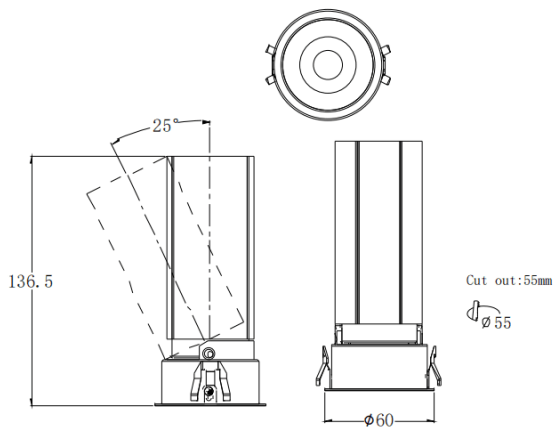

### MINI A

Lavov downlight from the family MINI A with a power of 15W and a beam angle of 15°. Finished in Black colour. Adjustable version. With a total lumen output of 1427.4lm and a luminous efficacy of 95.16lm/W. Made in Die Cast Aluminum. Driver ON/OFF. CCT 2700K.

### Dimensions

Product dimensions (mm)  $\varnothing 60 * H136.5mm$

### Photometry

Item code	86.D104.7211.02
Product type	Indoor
Category	Downlights
Family	MINI
Subfamily	MINI A
Pictograms	

Product	
Real power (W)	15
Real luminous flux (Lm)	1427.4
Luminous efficiency (Lm/W)	95.16
Beam angle (°)	15
Life time (h)	50000 h L80B10
IP	20
Electrical class insulation	Clas II
Colour	Black
Control gear included	Yes
Control gear	ON/OFF
Flicker Free	Yes
Light source	LED
Type of LED	COB
Colour temperature (K)	2700
Colour consistency (SDCM)	SDCM3
CRI	90