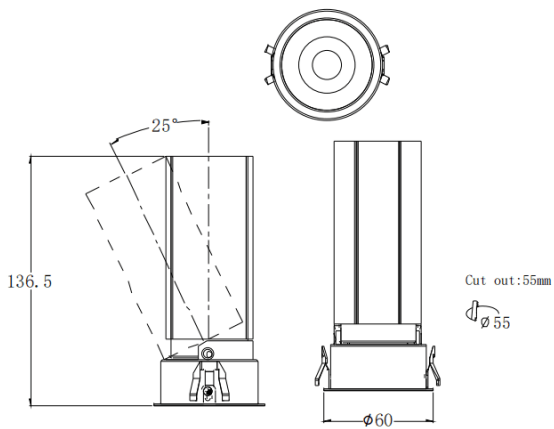

### MINI A

Lavov downlight from the family MINI A with a power of 15W and a beam angle of 24°. Finished in White colour. Adjustable version. With a total lumen output of 1427.4lm and a luminous efficacy of 95.16lm/W. Made in Die Cast Aluminum. Driver ON/OFF. CCT 2700K.

### Dimensions

Product dimensions (mm)  $\varnothing 60 * H136.5mm$

### Photometry

Item code	86.D104.7221.01
Product type	Indoor
Category	Downlights
Family	MINI
Subfamily	MINI A
Pictograms	

Product	
Real power (W)	15
Real luminous flux (Lm)	1427.4
Luminous efficiency (Lm/W)	95.16
Beam angle (°)	24
Life time (h)	50000 h L80B10
IP	20
Electrical class insulation	Clas II
Colour	White
Control gear included	Yes
Control gear	ON/OFF
Flicker Free	Yes
Light source	LED
Type of LED	COB
Colour temperature (K)	2700
Colour consistency (SDCM)	SDCM3
CRI	90