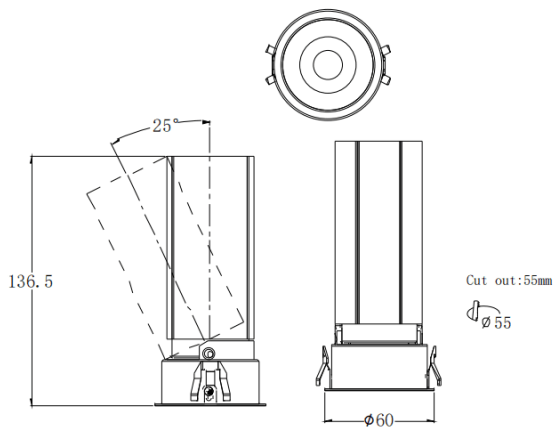

### MINI A

Lavov downlight from the family MINI A with a power of 15W and a beam angle of 24°. Finished in White colour. Adjustable version. With a total lumen output of 1427.4lm and a luminous efficacy of 95.16lm/W. Made in Die Cast Aluminum. Driver DALI. CCT 2700K.

### Dimensions

Product dimensions (mm) **ø60\*H136.5mm**

### Photometry

Item code	86.D104.7223.01
Product type	Indoor
Category	Downlights
Family	MINI
Subfamily	MINI A
Pictograms	

Product	
Real power (W)	15
Real luminous flux (Lm)	1427.4
Luminous efficiency (Lm/W)	95.16
Beam angle (&ordm;)	24
Life time (h)	50000 h L80B10
IP	20
Electrical class insulation	Clas II
Colour	White
Control gear included	Yes
Control gear	DALI
Flicker Free	Yes
Light source	LED
Type of LED	COB
Colour temperature (K)	2700
Colour consistency (SDCM)	SDCM<3
CRI	90