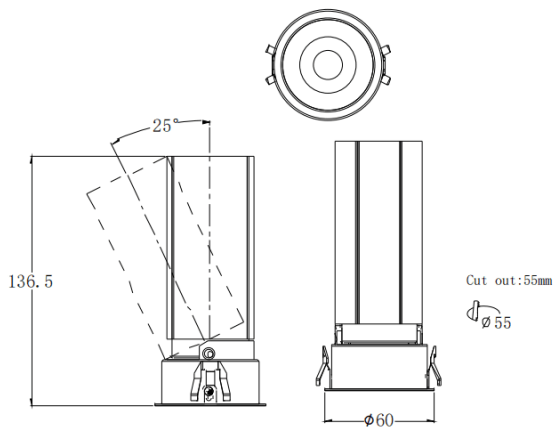

Scheme

Item code	86.D104.7231.01
Product type	Indoor
Category	Downlights
Family	MINI
Subfamily	MINI A
Pictograms	

Product	
Real power (W)	15
Real luminous flux (Lm)	1427.4
Luminous efficiency (Lm/W)	95.16
Beam angle (&ordm;)	36
Life time (h)	50000 h L80B10
IP	20
Electrical class insulation	Clas II
Colour	White
Control gear included	Yes
Control gear	ON/OFF
Flicker Free	Yes
Light source	LED
Type of LED	COB
Colour temperature (K)	2700
Colour consistency (SDCM)	SDCM<3
CRI	90