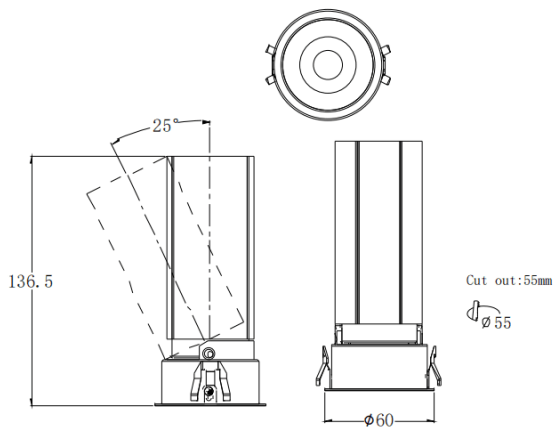

### MINI A

Lavov downlight from the family MINI A with a power of 15W and a beam angle of 36°. Finished in White colour. Adjustable version. With a total lumen output of 1427.4lm and a luminous efficacy of 95.16lm/W. Made in Die Cast Aluminum. Driver ON/OFF. CCT 2700K.

### Dimensions

Product dimensions (mm) **ø60\*H136.5mm**

### Scheme

Item code	86.D104.7231.01
Product type	Indoor
Category	Downlights
Family	MINI
Subfamily	MINI A
Pictograms	

Product	
Real power (W)	15
Real luminous flux (Lm)	1427.4
Luminous efficiency (Lm/W)	95.16
Beam angle (&ordm;)	36
Life time (h)	50000 h L80B10
IP	20
Electrical class insulation	Clas II
Colour	White
Control gear included	Yes
Control gear	ON/OFF
Flicker Free	Yes
Light source	LED
Type of LED	COB
Colour temperature (K)	2700
Colour consistency (SDCM)	SDCM<3
CRI	90